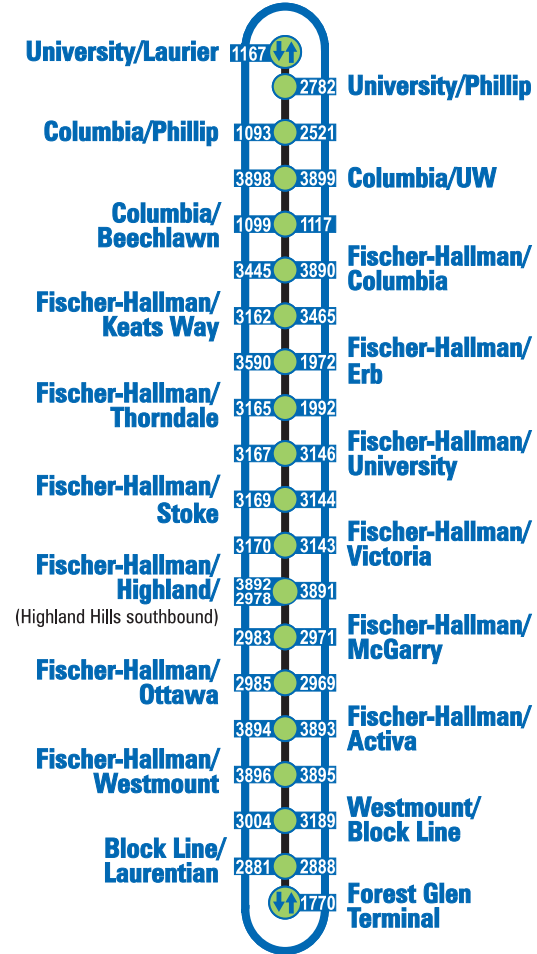

FOREST GLEN TERMINAL/ UNIVERSITY-LAURIER

201 *iXpress*

Year-Round Schedule
Effective: September 5, 2011

519-585-7555

www.grt.ca TTY: 519-585-7796

Text: 57555 Key in your stop number