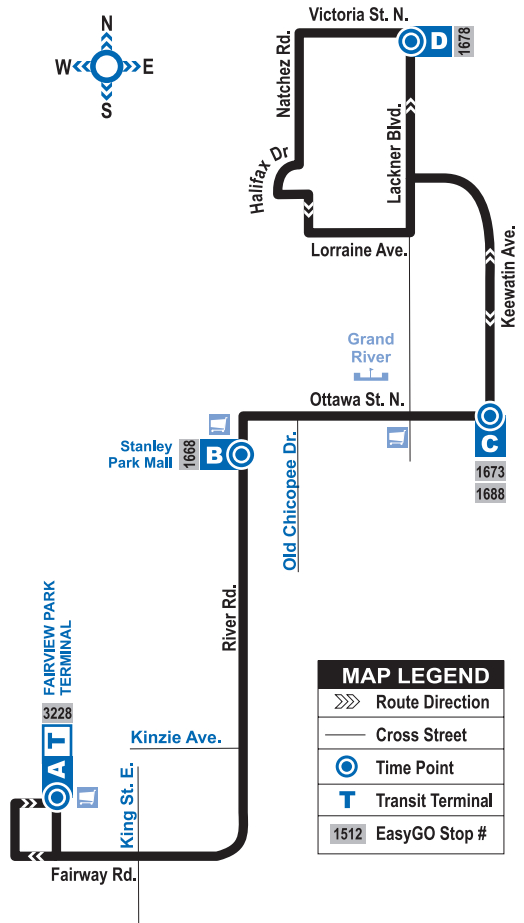

EasyGO STOPS

FAIRWAY PARK TERMINAL

D Lackner / Victoria	1678
Victoria / Smetana	1679
Natchez / Rothsay	1680
Natchez / Matthew	1681
Halifax / Natchez	1682
Halifax / Confederation	1683
Confederation / Lorraine	1684
Lorraine / Heritage	1685
Lorraine / Lackner	2377
Keewatin / Lackner	1686
Keewatin / Glenciffe	1687
C Keewatin / Ottawa	1688
Ottawa / Oldfield	1057
Ottawa / Shaftsbury	1689
Ottawa / Mcgee	1690
Ottawa / Montcalm	1691
Ottawa / Breckenridge	1692
B Stanley Park Mall Terminal	1668
River / Conway	1018
River / Bradley	1019
River / Rennie	1693
River / Old Chicopee	1694
River / Kinzie	1695
River / Fairway	1696
Fairway / Grulke	1040
Fairway / Morgan	1041
Fairway / King	1042
Fairway / King	1043
Fairway / Fairview Park	1045
Fairway / Fairview Park	3614
Kingsway / Wilson	1661
A Fairview Park Terminal	3228

HERITAGE PARK

ROUTE

17

Year-Round Schedule
Effective: September 6, 2010

519-585-7555

www.grt.ca

TTY: 519-585-7796

Text: 57555 Key in your stop number