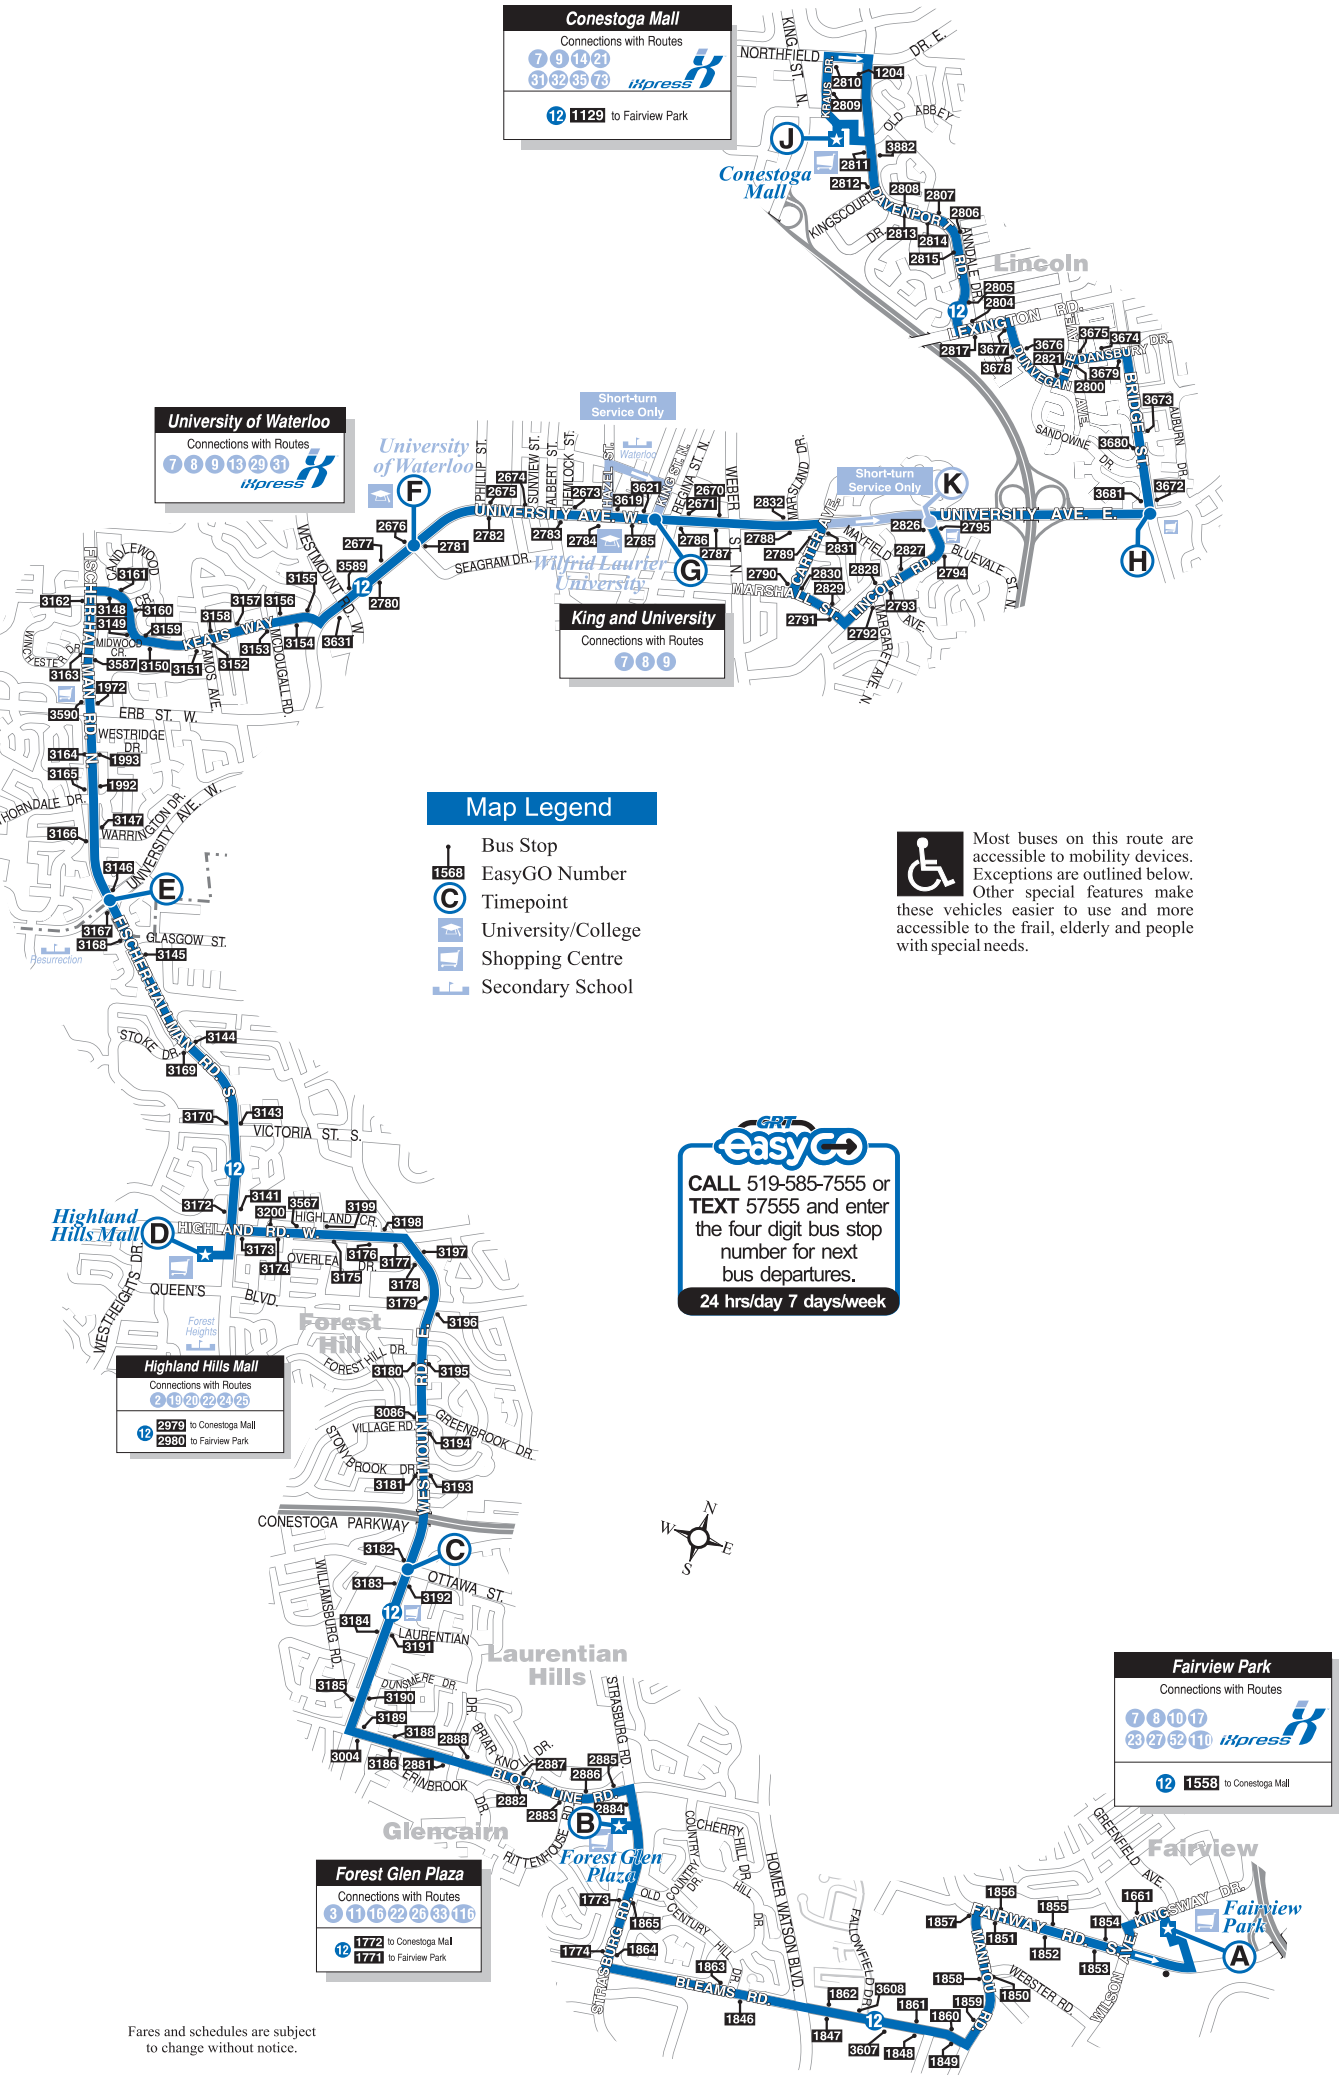

Fares and schedules are subject to change without notice.

How to use this schedule... Read across for times from beginning to end of route. Read down for time at a specific bus stop. Bus stop location on map corresponds with circled letter found under bus stop name.