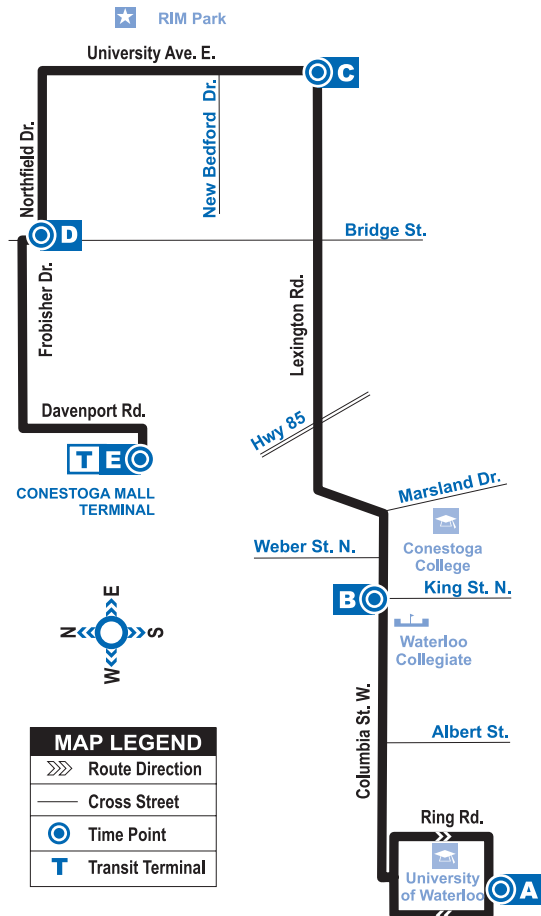

EasyGO STOPS

UNIVERSITY OF WATERLOO

E Conestoga Mall Terminal	3799
Davenport / Old Abbey	1205
Davenport / Northfield	1206
Frobisher / Davenport	1208
Frobisher / McMurray	1210
Frobisher / Superior	3760
Bridge / Frobisher	3593
D Northfield / Bridge	3761
Northfield / Toman	3762
University / Northfield	3763
University / Country Squire	3764
University / Sportsplex	3765
University / Parkwood Manor	3596
University / Wikwy To Angler	3597
University / New Bedford	3766
University / Woolwich	3767
C University / Lexington	1931
Lexington / Malabar	1932
Lexington / Bertha	1933
Lexington / Bridge	3768
Lexington / Dunvegan	2803
Lexington / Anndale	2804
Lexington / Davenport	2900
Lexington / Dearborn	3769
Lexington / Dearborn	3770
Columbia / Marsland	3771
Columbia / Weber	3772
B Columbia / King	2510
Columbia / Holly	2511
Columbia / Hazel	2512
Columbia / Albert	2513
Columbia / Lester	2514
Columbia / Phillip	1093
Columbia / Hagey	1094
UW - B.C. Matthews Hall	1122
UW - Davis Centre	1123
UW - Engineering	1124
A UW - South Campus Hall	2515

ROUTE 31

Year-Round Schedule
Effective: January 2, 2012

MAP LEGEND

- »»» Route Direction
- Cross Street
- ⊙ Time Point
- T Transit Terminal