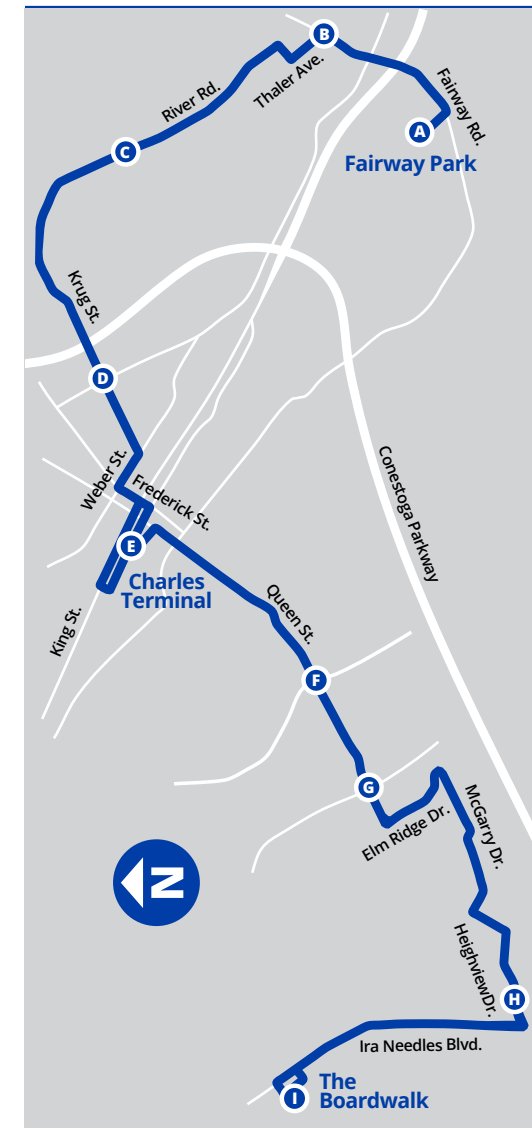

Queen-River

Effective: December 19, 2016

519-585-7555 www.grt.ca TTY: 519-575-4608 Text: 57555 & key in your bus stop number