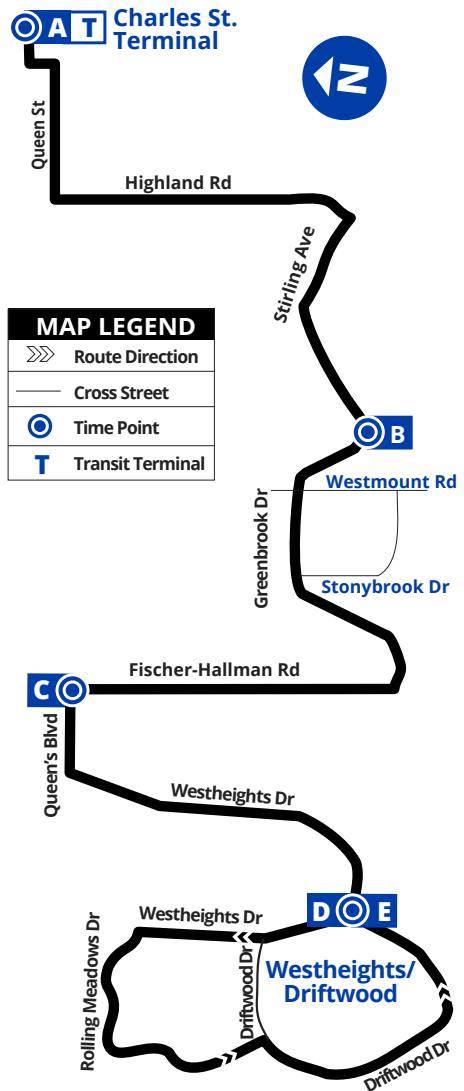

D Westheights / Driftwood	3471
Westheights/Driftwood	3548
Westheights / Blackwell	3378
Rolling Meadows / Newbury	3364
Rolling Meadows / Newbury	3365
Rolling Meadows / Trailwood	3366
Rolling Meadows / Meadow Wood	3367
Driftwood / Hlhighview	3368
Driftwood / Driftwood	3549
Driftwood/Yellow Birch	3550
Driftwood / Somerfield	3373
Driftwood / Royal Orchard	3551
E Driftwood / Westheights	3470
Westheights / McGarry	3154
Westheights/Autmn Hill	3500
Westheights/ Path to Sandrock Greenway	3155
Queens / Elm Ridge	3383
Queens / Highland Hills Mall	3343
C Fischer-Hallman / Queens	2981
Forest Heights C.I.	2982
Fischer-Hallman / McGarry	2983
Greenbrook / Ruskview	3094
Greenbrook / Birchcliff	3095
Forest Hill Shopping Ctr	3096
Greenbrook / Westmount	3097
Greenbrook / Forest Hill	3098
Greenbrook / Lakeside	3099
B Greenbrook / Stirling	3100
Stirling / Mausser	3102
Stirling / Lorne	3103
Stirling / Lorne	3104
Highland / Spadina	3105
Highland / Ruby	2830
Queen / Woodside	1982
Queen / Schneider	2705
Queen / Courtland	2706
Queen / Courtland	2707
A Charles St. Terminal	2711

Forest Heights

Route 2

Effective: April 25, 2016

For the most current bus stop listing, visit www.grt.ca

519-585-7555 www.grt.ca TTY: 519-575-4608
Text: 57555 & key in your bus stop number