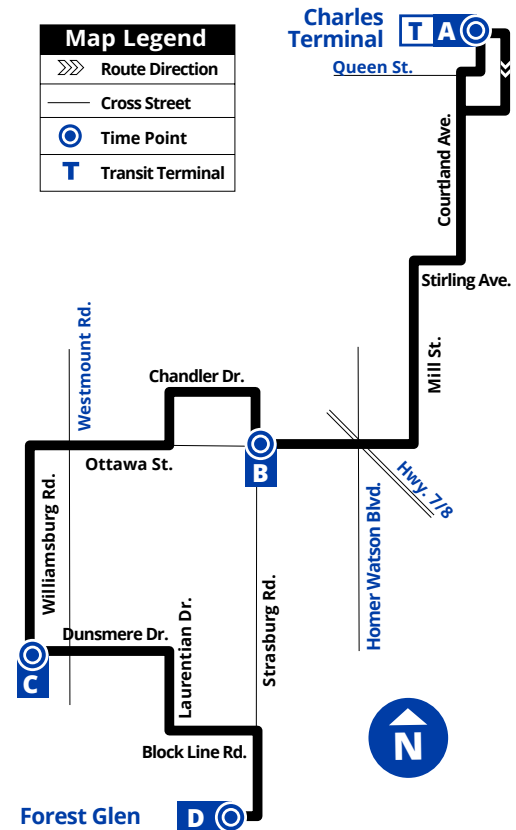

519-585-7555 www.grt.ca TTY: 519-575-4608
Text: 57555 & key in your bus stop number