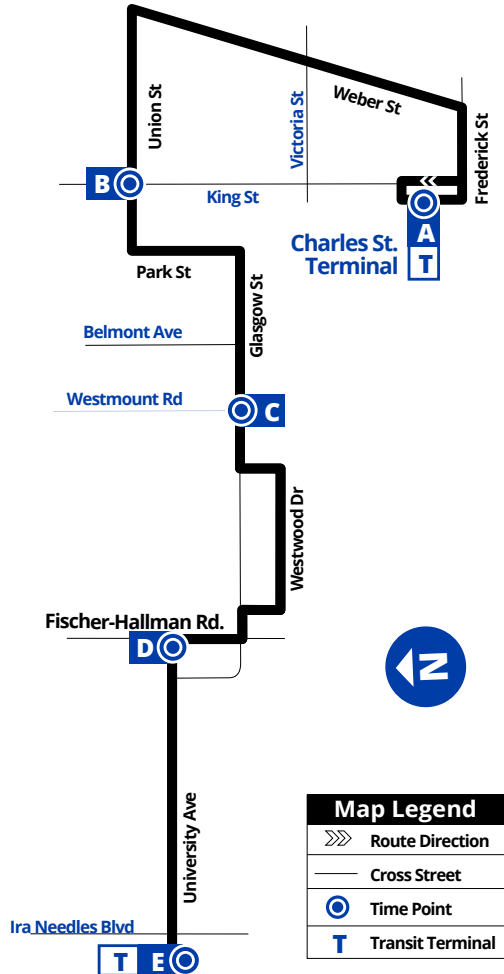

E The Boardwalk	4003
University / Baker	3663
University / Countrystone Dr.	3664
University / Countrystone Pl.	3264
University / Resurrection C.S.S.	3265
D Fischer-Hallman / University	3167
Westwood / Glasgow	3266
Westwood / Dayman	3267
Westwood / Gallarno	3268
Westwood / Fernwood	3269
Westwood / Westwood Cres.	3270
Westwood / Inwood	3271
Inwood / Glasgow	3272
Glasgow / Aberdeen	3273
C Glasgow / Westmount	3274
Glasgow / Dunbar	3275
Glasgow / Marina	3276
Glasgow / Belmont	3277
Glasgow / York	3278
Park / Green	3279
Park / Mt. Hope	3720
Union / Park	3281
B Union / King	3282
Union / Mary	3283
Union / Herbert	3284
Union / Lucan	3285
Union / Devitt	1083
Union / Weber	1092
Weber / Roger	2494
Weber / Raitar	2495
Weber / Guelph	2496
Weber / Wilhelm	2498
Weber / Wellington	2499
Weber / Victoria	2500
Weber / Young	2501
Weber / Ontario	2502
Weber / Queen	2503
Weber / Frederick	2842
Frederick / King	1088
King / Queen	1889
King / Ontario	1890
A Charles St. Terminal	2708

The Boardwalk Medical Centre is serviced by routes 13 & 29.

Glasgow

Route 4

Effective: January 16, 2017

519-585-7555 www.grt.ca TTY: 519-575-4608
Text: 57555 & key in your bus stop number