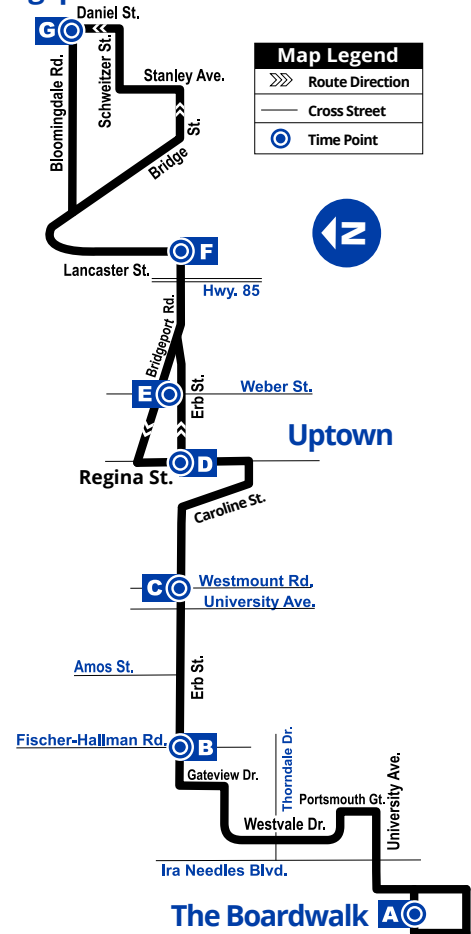

A The Boardwalk 4003

Erb

GRT
GRAND RIVER TRANSIT

Route **5**

Effective: September 4, 2017

Defour Schedule

Bridgeport

519-585-7555 www.grt.ca TTY: 519-575-4608
Text: 57555 & key in your bus stop number