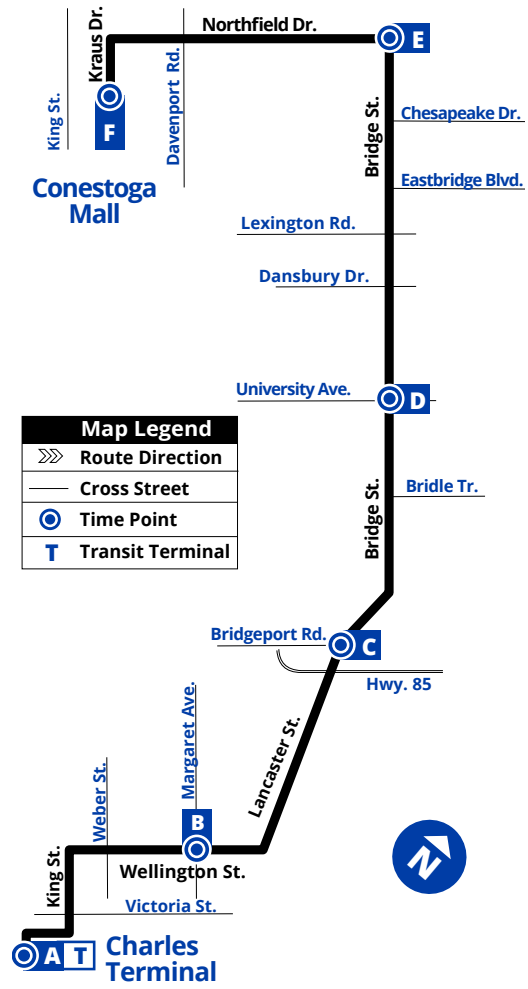

Sunday/Holiday Schedule

To Conestoga Mall						To Charles Terminal					
Charles Terminal (depart)	Wellington / Margaret	Lancaster / Bridgeport	Bridge / University	Bridge / Northfield	Conestoga Mall (Arrive)	Conestoga Mall (depart)	Bridge / Northfield	Bridge / University	Lancaster / Bridgeport	Wellington / Margaret	Charles Terminal (Arrive)
A	B	C	D	E	F	F	E	D	C	B	A
8:15	8:22	8:27	8:31	8:36	8:41	8:45	8:49	8:54	8:57	9:03	9:11
9:15	9:22	9:27	9:31	9:36	9:41	9:45	9:49	9:54	9:57	10:03	10:11
10:15	10:22	10:29	10:33	10:38	10:44	10:45	10:49	10:55	10:58	11:04	11:12
11:15	11:22	11:29	11:33	11:38	11:44	11:45	11:49	11:55	11:58	12:04	12:12
12:15	12:22	12:29	12:33	12:38	12:44	12:45	12:49	12:55	12:58	1:04	1:12
1:15	1:22	1:29	1:33	1:38	1:44	1:45	1:49	1:55	1:58	2:04	2:12
2:15	2:22	2:29	2:33	2:38	2:44	2:45	2:49	2:55	2:58	3:04	3:12
3:15	3:22	3:29	3:33	3:38	3:44	3:45	3:49	3:55	3:58	4:04	4:12
4:15	4:22	4:29	4:33	4:38	4:44	4:45	4:49	4:55	4:58	5:04	5:12
5:15	5:22	5:29	5:33	5:38	5:44	5:45	5:49	5:55	5:58	6:04	6:12
6:15	6:22	6:28	6:32	6:37	6:43	6:45	6:49	6:54	6:57	7:03	7:11
7:15	7:22	7:28	7:32	7:37	7:43	7:45	7:49	7:54	7:57	8:03	8:11
8:15	8:22	8:28	8:32	8:37	8:43	8:45	8:49	8:54	8:57	9:03	9:11
9:15	9:22	9:28	9:32	9:37	9:43	9:45	9:49	9:54	9:57	10:03	10:11
10:15	10:22	10:28	10:32	10:37	10:43	10:45	10:49	10:54	10:57	11:03	11:11

EasyGO Stops