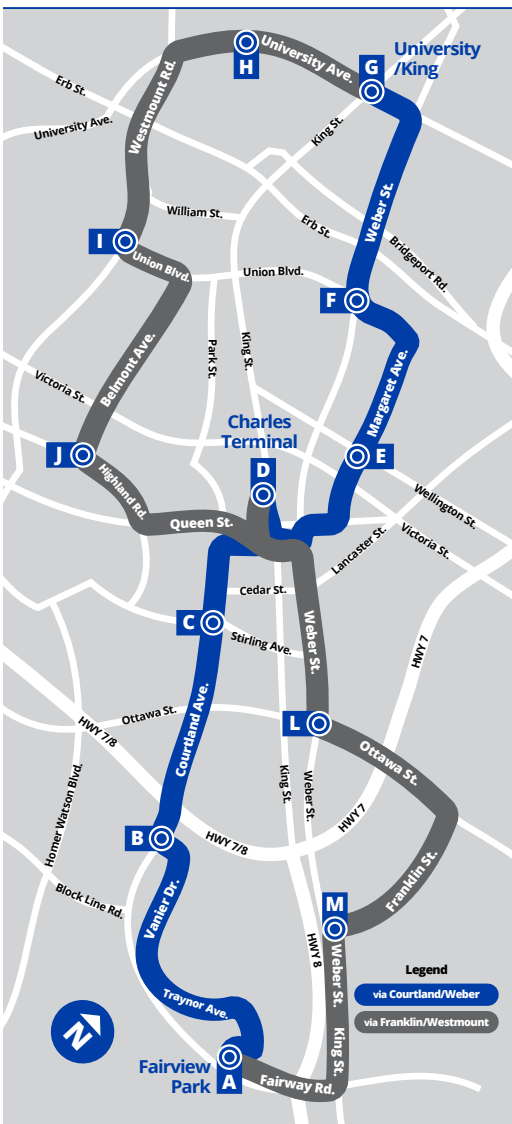

University/King-Fairview Park

Effective: January 8, 2018

EasyGO makes