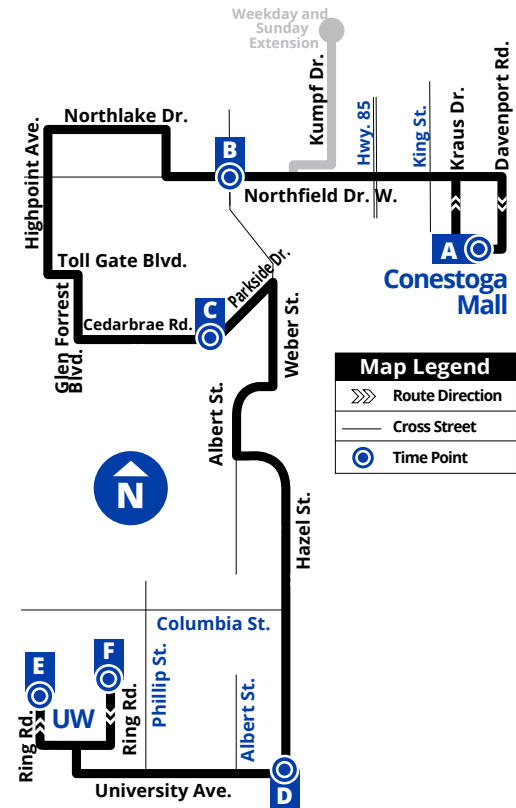

Lakeshore

Route 9

Effective: January 4, 2016

519-585-7555 www.grt.ca TTY: 519-575-4608
Text: 57555 & key in your bus stop number

For the most current bus stop listing, please visit grt.ca

Weekday Schedule

To U. of Waterloo (UW)				
Conestoga Mall (depart)	Northfield / Weber	Parkside / Cedarbrae	Laurier	UW - Needles Hall (Arrive)
A	B	C	D	E
5:25	5:32	5:40		
5:40	5:48	5:58	6:09	6:15
6:10	6:18	6:28	6:39	6:45
6:40	6:48	6:58	7:09	7:15
7:00	7:08	7:18	7:29	7:35
7:15	7:23	7:34	7:45	7:51
		7:40	7:51	7:57
	7:33	7:45	7:56	8:02
7:30	7:38	7:50	8:01	8:07
	7:43	7:55	8:06	8:12
		8:00	8:11	8:17
7:45	7:53	8:05	8:16	8:22
		8:10	8:21	8:27
8:00	8:08	8:20	8:31	8:37
		8:28	8:39	8:45
8:15	8:23	8:35	8:46	8:52
		8:44	8:55	9:01
8:30	8:38	8:50	9:01	9:07
		8:56	9:07	9:13
		9:01	9:12	9:18
8:45	8:53	9:05	9:16	9:22
		9:13	9:24	9:30
9:00	9:08	9:20	9:31	9:37
		9:27	9:38	9:44
9:15	9:23	9:34	9:45	9:51
		9:39	9:50	9:56
9:30	9:38	9:48	9:59	10:05
		10:03	10:14	10:20
10:00	10:08	10:18	10:29	10:35
		10:33	10:44	10:50
10:30	10:38	10:48	10:59	11:05
		10:58	11:09	11:15
		11:08	11:19	11:25
11:00	11:08	11:18	11:29	11:35
		11:33	11:44	11:50
11:30	11:38	11:48	11:59	12:05
		12:03	12:14	12:20
12:00	12:08	12:18	12:29	12:35
		12:33	12:44	12:50
12:30	12:38	12:48	12:59	1:05
		1:03	1:14	1:20
1:00	1:08	1:18	1:29	1:35
		1:33	1:44	1:50
1:30	1:38	1:48	1:59	2:05
		2:03	2:14	2:20
2:00	2:08	2:18	2:29	2:35
		2:33	2:44	2:50
2:30	2:38	2:49	3:00	3:06
2:45	2:53	3:04	3:15	3:21
3:00	3:08	3:19	3:30	3:36
3:15	3:23	3:34	3:45	3:51
3:30	3:38	3:49	4:00	4:06
3:45	3:53	4:04	4:15	4:21
4:00	4:08	4:19	4:30	4:36
4:15	4:23	4:34	4:45	4:51
4:30	4:38	4:49	5:00	5:06
4:45	4:53	5:04	5:15	5:21
5:00	5:08	5:19	5:30	5:36
5:15	5:23	5:34	5:45	5:51
5:30	5:38	5:49	6:00	6:06
5:45	5:53	6:04	6:15	6:21
6:00	6:08	6:19	6:30	6:36
6:15	6:23	6:33	6:44	6:50
6:30	6:37	6:47	6:58	7:04