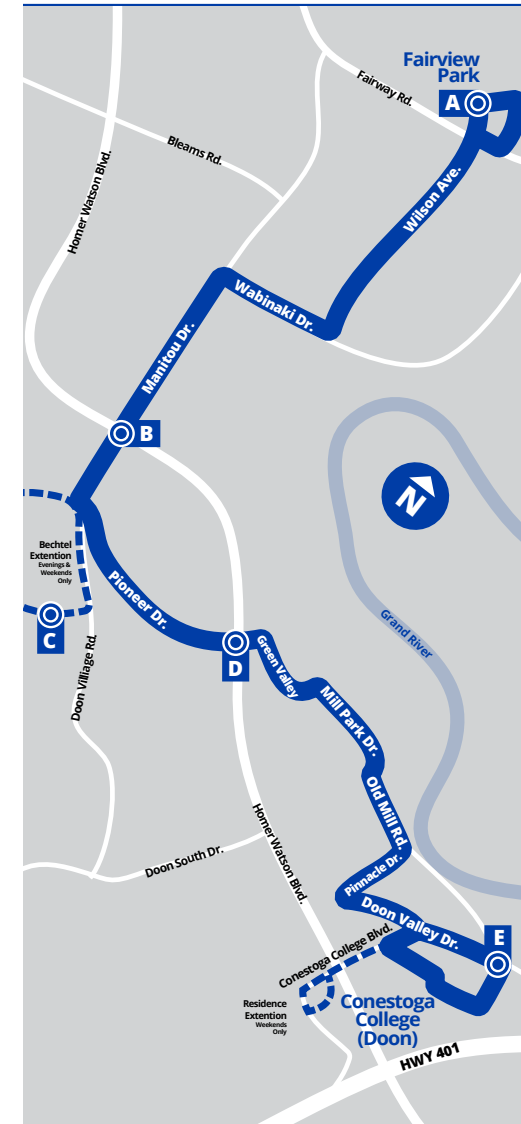

Fares and schedules are subject to change without notice. Weather and road conditions may cause schedule delays.