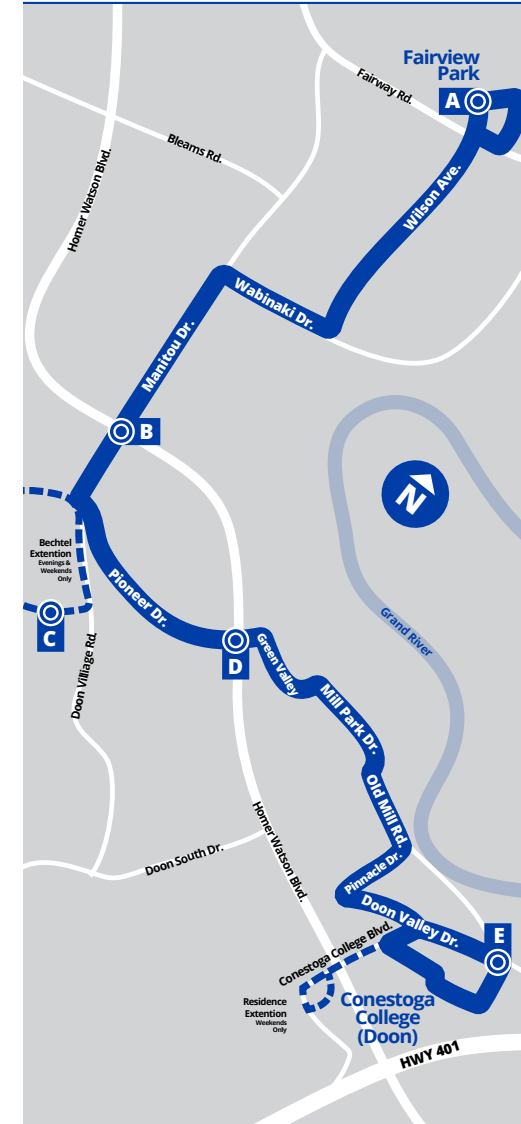

Fares and schedules are subject to change without notice. Weather and road conditions may cause schedule delays.

519-585-7555 www.grt.ca TTY: 519-575-4608
Text: 57555 & key in your bus stop number