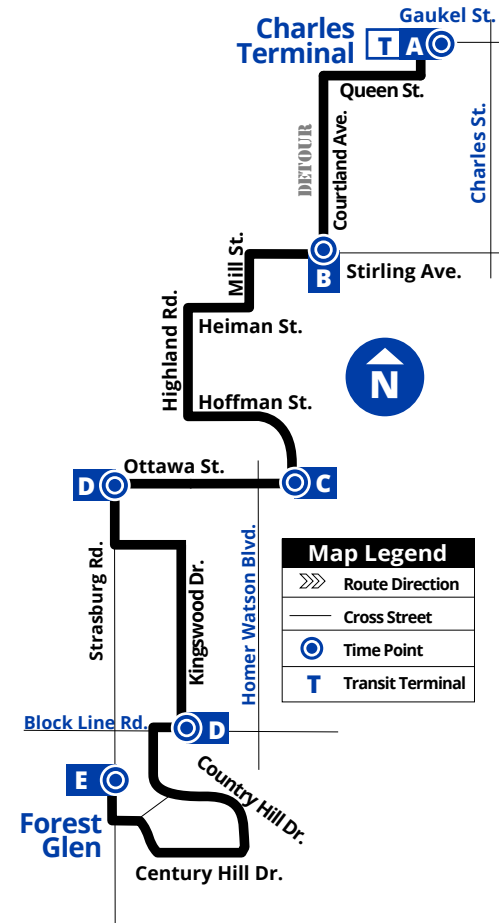

Country Hills

Route 11

Effective: April 24, 2017

DETOUR SCHEDULE