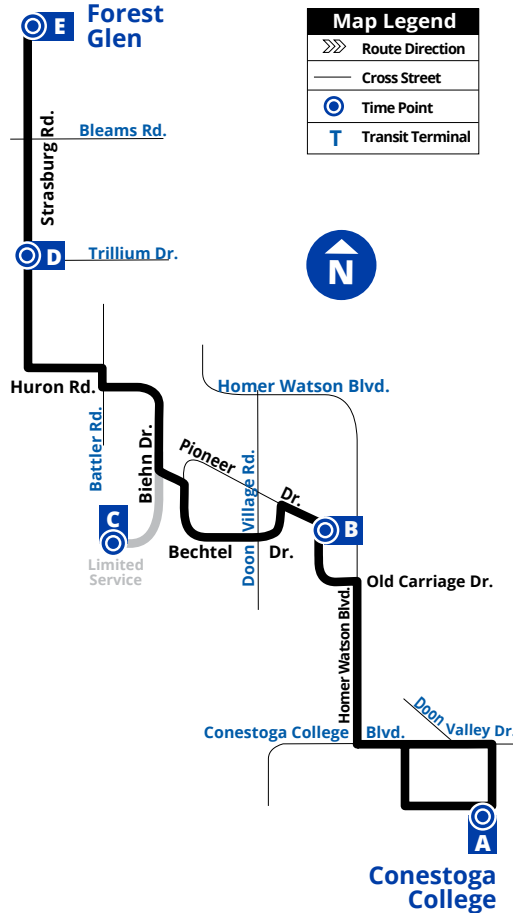

C End of Biehn 1816

Biehn / Caryndale	1817
Biehn / Robertson	1818
Biehn / Marl Meadow	1819
Biehn / Carlyle	1835
Biehn / Old Huron	1836
Old Huron / Maxwell	1837
Old Huron / Battler	1838
Huron / Templewood	3843
Huron / Strasburg	1839
Strasburg/Huron Heights S.S.	1840
Strasburg / Battler	1841

D Strasburg / Trillium 1842

1455 Strasburg	1843
Strasburg / McIntyre	1844
Strasburg / Shoemaker	1845
Strasburg / Bleams	1864
Strasburg / Old Country	1865

E Forest Glen 1767

E Forest Glen 1767

Strasburg / Old Country	1773
Strasburg / Bleams	1774
Strasburg / Bleams	1775
Strasburg / Shoemaker	1776
Strasburg / McIntyre	1804

D Strasburg / Trillium 1805

Strasburg / Battler	1806
Huron Heights S.S.	1807
Huron / Strasburg	1022
Huron / Templewood	3844
Battler / Old Huron	1809
Old Huron / Maxwell	1810
Biehn / Carlyle	1811
Biehn / Maxwell	1812

via Biehn

Biehn / Marl Meadow	1813
Biehn / Kilkerran	1814
Biehn / Kilkerran	1815

C End of Biehn 1816

Biehn / Caryndale	1817
Biehn / Robertson	1818
Biehn / Marl Meadow	1819
Black Walnut / Biehn	1820
Black Walnut Place	1821
Black Walnut / Pioneer	1822
Bechtel / Sabrina	1751
Bechtel / Anvil	1752
Bechtel / Doon Village	1823

B Pioneer / Bechtel 1816

Pioneer / Old Carriage	1824
Old Carriage	1825
100 Old Carriage	1826
Old Carriage / Homer Watson	1827
Conestoga College Entrance	3641
Conestoga College Rec Centre	1731

A Conestoga College - Doon 1732 (Door 3)

Strasburg

Route 16

Effective: April 24, 2017

For the most current bus stop listing, visit www.grt.ca

519-585-7555 www.grt.ca TTY: 519-575-4608
Text: 57555 & key in your bus stop number