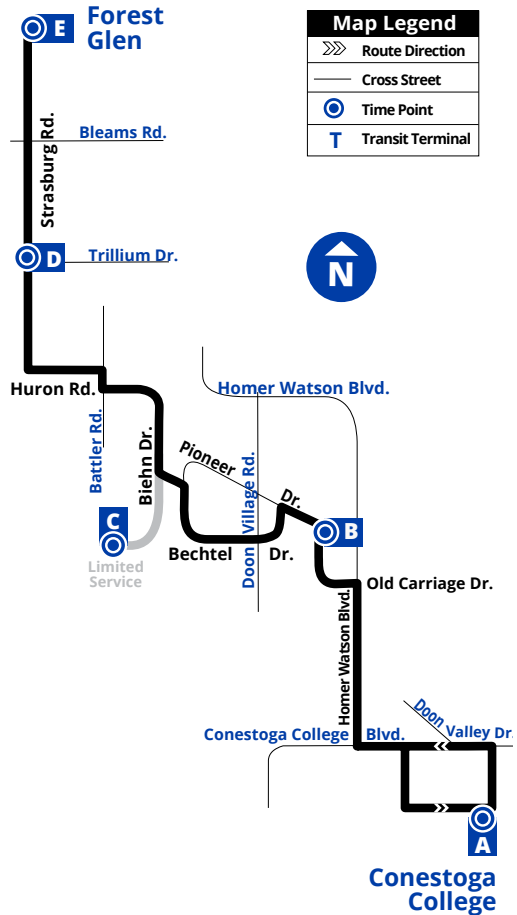

via Biehn

Biehn / Marl Meadow	1813
Biehn / Kilkerran	1814
Biehn / Kilkerran	1815

C End of Biehn 1816

Biehn / Caryndale	1817
Biehn / Robertson	1818
Biehn / Marl Meadow	1819
Biehn / Carlyle	1835
Biehn / Old Huron	1836
Old Huron / Maxwell	1837
Old Huron / Battler	1838
Huron / Templewood	3843
Huron / Strasburg	1839
Strasburg/Huron Heights S.S.	1840
Strasburg / Battler	1841

via Biehn

Biehn / Marl Meadow	1813
Biehn / Kilkerran	1814
Biehn / Kilkerran	1815

C End of Biehn 1816

Biehn / Caryndale	1817
Biehn / Robertson	1818
Biehn / Marl Meadow	1819
Black Walnut / Biehn	1820
Black Walnut Place	1821
Black Walnut / Pioneer	1822
Bechtel / Sabrina	1751
Bechtel / Anvil	1752
Bechtel / Doon Village	1823

B Pioneer / Bechtel 1745

Pioneer / Old Carriage	1824
Old Carriage	1825
100 Old Carriage	1826
Old Carriage / Homer Watson	1827
Conestoga College Entrance	3641
Conestoga College Rec Centre	1731

A Conestoga College - Doon 1732 (Door 3)

Strasburg

GRT
GRAND RIVER TRANSIT

Route 16

Effective: September 12, 2017

For the most current bus stop listing, visit www.grt.ca

519-585-7555 www.grt.ca TTY: 519-575-4608
Text: 57555 & key in your bus stop number