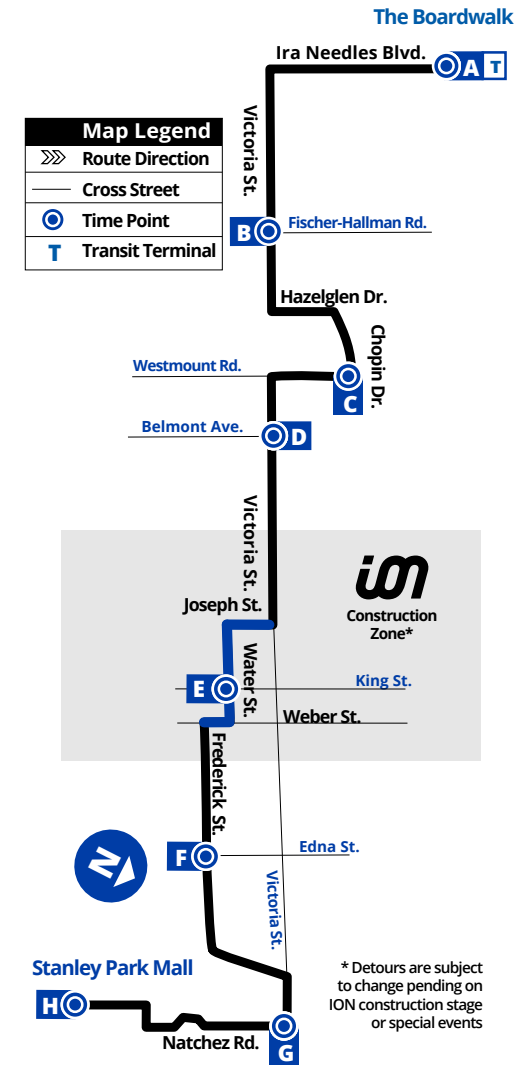

519-585-7555 www.grt.ca TTY: 519-575-4608
Text: 57555 & key in your bus stop number