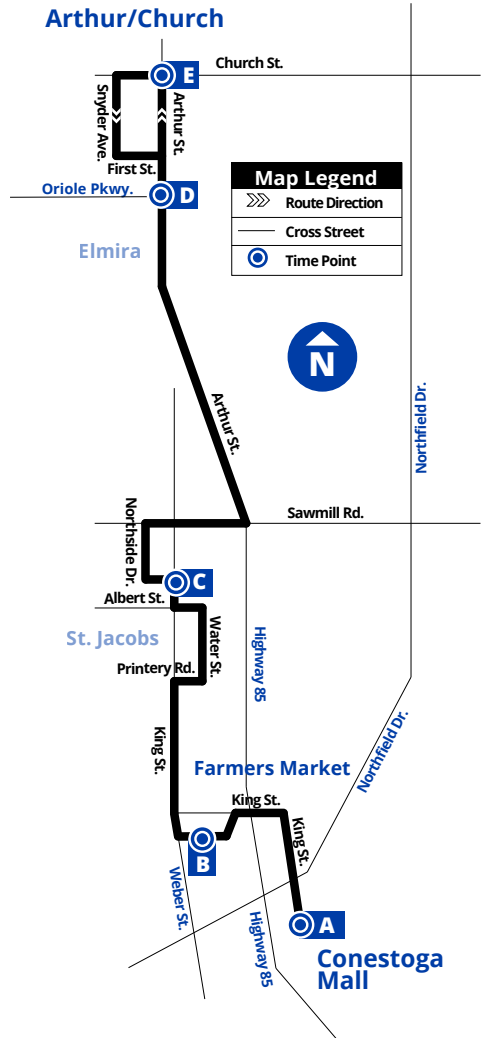

D Arthur / Howard 3824

Arthur / South Field	3825
Arthur / South Parkwood	3826
Arthur / Union	3827
Arthur / Scotch Line	3839
Arthur / Rail Tracks	3885
Arthur / Gerrat	3840
Sawmill / Parkside	3828

C King / Front 3829

Detour Schedule

Arthur/Church

For the most current bus stop listing, visit www.grt.ca

519-585-7555 www.grt.ca TTY: 519-575-4608
Text: 57555 & key in your bus stop number

Weekday Schedule

To Arthur / Church					To Conestoga Mall				
Conestoga Mall (Depart)	St. Jacobs Market	King / Front (Village of St. Jacobs)	Arthur / Oriole Pkwy	Arthur / Church (Arrive)	Arthur / Church (Depart)	Arthur / Oriole Pkwy	King / Front (Village of St. Jacobs)	St. Jacobs Market	Conestoga Mall (Arrive)
A	B	C	D	E	E	D	C	B	A
			6:05	6:08	6:09	6:13	6:22	6:29	6:37
6:10	6:18	6:27	6:36	6:39	6:40	6:44	6:53	7:00	7:08
6:50	6:58	7:07	7:16	7:19	7:20	7:24	7:33	7:40	7:48
7:30	7:38	7:47	7:56	7:59	8:00	8:04	8:13	8:20	8:28
8:10	8:18	8:27	8:36	8:39	8:40	8:44	8:53	9:00	9:08
8:50	8:58	9:07	9:16	9:19	9:20	9:24	9:33	9:41	9:49
9:30	9:39	9:48	9:56	10:00	10:01	10:05	10:14	10:22	10:30
10:10	10:19	10:28	10:36	10:40	10:41	10:45	10:54	11:02	11:10
10:50	10:59	11:08	11:16	11:20	11:21	11:25	11:34	11:42	11:50
11:30	11:39	11:48	11:56	12:00	12:01	12:05	12:14	12:22	12:30
12:10	12:19	12:28	12:36	12:40	12:41	12:45	12:54	1:02	1:10
12:50	12:59	1:08	1:16	1:20	1:21	1:25	1:34	1:42	1:50
1:30	1:39	1:48	1:56	2:00	2:01	2:05	2:14	2:22	2:30
2:10	2:19	2:28	2:36	2:40	2:41	2:45	2:54	3:02	3:10
2:50	2:58	3:07	3:15	3:19	3:20	3:24	3:33	3:41	3:49
3:30	3:38	3:47	3:55	3:59	4:00	4:04	4:13	4:21	4:29
4:10	4:18	4:27	4:35	4:39	4:40	4:44	4:53	5:01	5:09
4:50	4:58	5:07	5:15	5:19	5:20	5:24	5:33	5:41	5:49
5:30	5:38	5:47	5:55	5:59	5:59	6:03	6:12	6:20	6:28
6:10	6:18	6:27	6:35	6:39	6:39	6:43	6:52	7:00	7:08
6:40	6:48	6:57	7:05	7:09	7:09	7:13	7:22	7:30	7:38