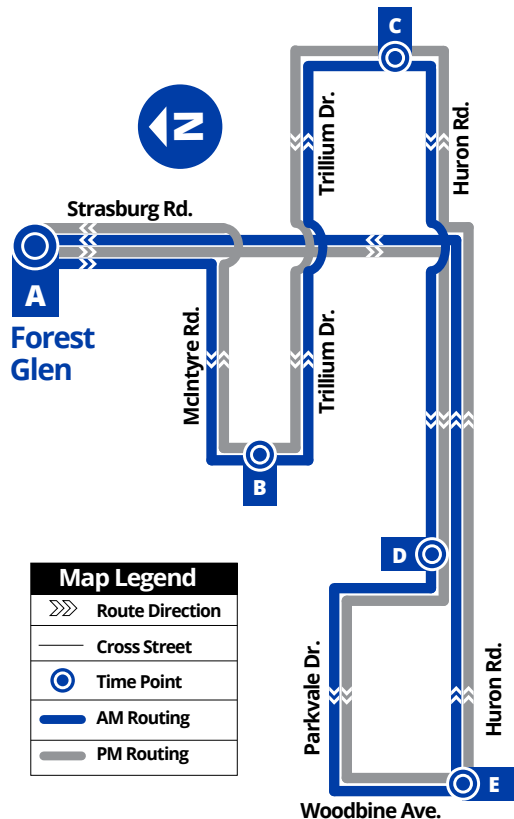

VIA Trillium

Huron / Strasburg	1022
Huron / Templewood	3844

C Trillium / Groff 1791

Trillium / Steckle	1792
Trillium / Adam Ferrie	1793
Trillium / Shoemaker	1794
Trillium / Strasburg	1795
Trillium / McBrine	1796
Trillium / 600 Block	1797
Trillium / 800 Block	1798
860 Trillium Dr.	3723

B Trillium / Washburn 1799

McIntyre / Trillium	1800
McIntyre / 200 Block	1801
McIntyre / McBrine	1802
McIntyre / Strasburg	1803

Strasburg / Shoemaker	1845
Strasburg / Bleams	1864
Strasburg / Old Country	1865

A Forest Glen 1770

Huron

Route 33

Effective: April 28, 2014

Weekdays Only

(No Saturday/Sunday/Holiday Service)

TO Huron Village

Forest Glen (Depart)	VIA Trillium		Parkvale / Huron	Woodbine / Huron (Arrive)
	Trillium / Washburn	Trillium / Groff		
A	B	C	D	E
6:15	6:21	6:25	6:29	6:34
6:45	6:51	6:55	6:59	7:04
7:15	7:21	7:25	7:29	7:34
7:45	7:51	7:55	7:59	8:04
8:15	8:21	8:25	8:29	8:34
8:45	8:51	8:55	8:59	9:04
2:15	2:20	2:26		
2:45	2:50	2:56		
3:15	VIA Strasburg		3:21	3:26
3:45			3:51	3:56
4:15			4:21	4:26
4:45			4:51	4:56
5:15			5:21	5:26
5:45			5:51	5:56
6:15			6:21	6:26
10:45		10:50	10:55	

TO Forest Glen

Woodbine / Huron (Depart)	VIA Trillium		Forest Glen (Arrive)
	Trillium / Groff	Trillium / Washburn	
E	C	B	A
6:34	VIA Strasburg		6:42
7:04			7:12
7:34			7:42
8:04			8:12
8:34			8:42
9:04			9:12
	2:31	2:37	2:43
	3:01	3:07	3:13
3:26	3:31	3:36	3:42
3:56	4:01	4:06	4:12
4:26	4:31	4:36	4:42
4:56	5:01	5:06	5:12
5:26	5:31	5:36	5:42
5:56	6:01	6:06	6:12
6:26	VIA Strasburg		6:34
	11:03	11:08	11:13