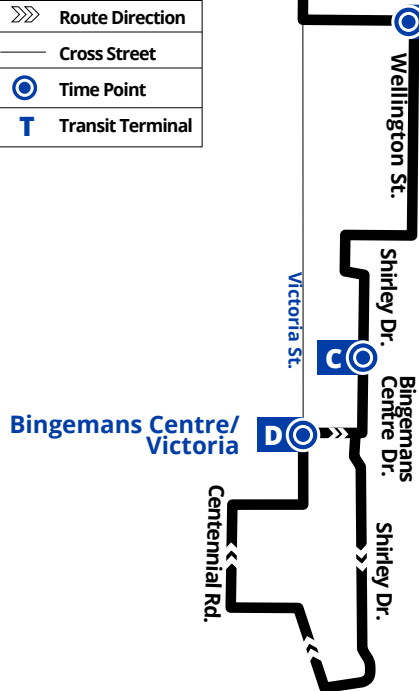

Bingemans

Route 34

Effective: June 27, 2016

Charles St. Terminal

King St.

Victoria St.

Margaret Ave.

Map Legend

	Route Direction
	Cross Street
	Time Point
	Transit Terminal

EasyGO makes taking transit easy

1. Online Trip Planner:
www.grt.ca
2. Next Bus Text: get information on the next bus times sent to your phone (does not apply to Flex Stops)
Text 57555 + (4 digit bus stop #)
3. Next Bus Call: call to hear the next bus times for your stop (does not apply to Flex Stops)
519-585-7555
4. EasyGO Mobile: GRT's official mobile application for real-time bus departure information
Available on Android, Blackberry, iOS & Windows App Stores
5. EasyGO Real-Time Desktop Map: plan trips by seeing and click on different routes and stops
www.grt.ca

Weekday Schedule						
To Bingemans Centre / Victoria				To Charles St. Terminal		
Charles St. Terminal (Depart)	Wellington / Margaret	Bingemans Centre / Shirley	Bingemans Centre / Victoria	Bingemans Centre / Victoria	Wellington / Margaret	Charles St. Terminal (Arrive)
A	B	C	D	D	B	A
6:30	6:38	6:45	6:53	6:53	7:02	7:09
7:05	7:13	7:20	7:28	7:28	7:37	7:44
7:35	7:43	7:50	7:58	7:58	8:07	8:14
8:05	8:13	8:20	8:28	8:28	8:37	8:44
8:35	8:43	8:50	8:58	8:58	9:07	9:14
2:30	2:39	2:46	2:54	2:54	3:04	3:12
3:05	3:14	3:21	3:29	3:29	3:39	3:47
3:35	3:44	3:51	3:59	3:59	4:09	4:17
4:05	4:14	4:21	4:29	4:29	4:39	4:47
4:35	4:44	4:51	4:59	4:59	5:09	5:17
5:05	5:14	5:21	5:29	5:29	5:39	5:47
10:30	10:37	10:43	10:50			
		11:10	11:17	11:17	11:25	11:31