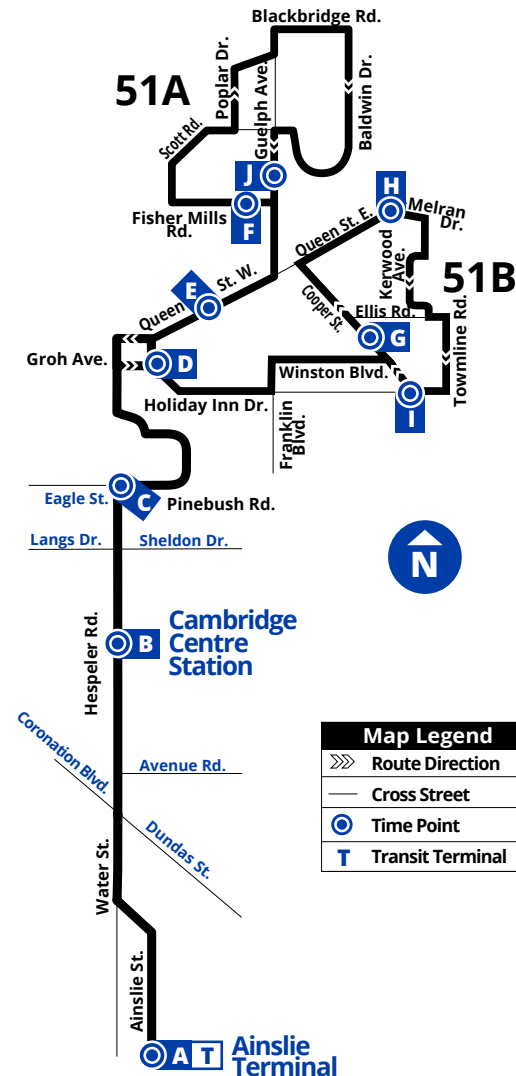

EasyGO makes taking transit easy

1. Online Trip Planner: www.grt.ca
2. Next Bus Text: Text 57555 + (4 digit bus stop #)
3. Next Bus Call: 519-585-7555
4. EasyGO Mobile: Available on Android, Blackberry, iOS & Windows App Stores
5. EasyGO Real-Time Desktop Map: plan trips by seeing and click on different routes and stops www.grt.ca