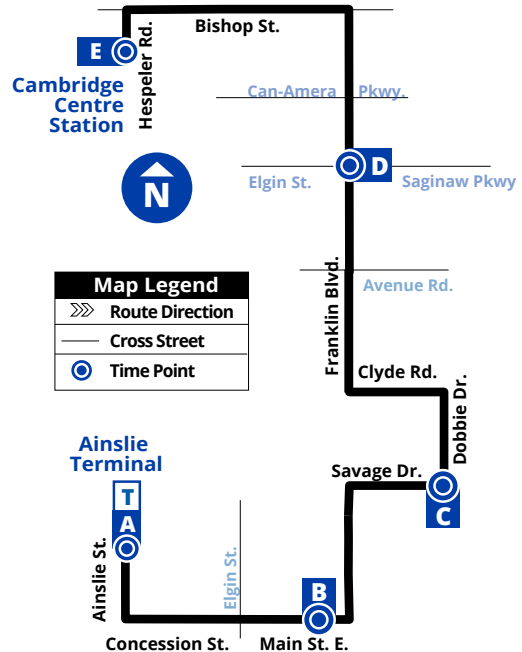

EasyGO Stops

To Cambridge
Centre Station

To Ainslie
Terminal

A Ainslie Terminal	1521
Ainslie / Walnut	1523
Concession / Cameron	1524
Concession / Peck	1525
Concession / Scrimger	1526
Main / Elgin	2216
Main / Alexander	1527
B South Cambridge Shopping Centre	1528
Franklin / McLaren	1529
Franklin / Savage	1530
55 Savage	1531
111 Savage	1532
C Dobbie / Savage	1533
Dobbie / Orion	1534
Dobbie / Clyde	1535
Clyde / Dobbie	1536
Clyde / Bluerock	1537
Franklin / Clyde	1538
Franklin / Athlone	1539
Franklin / Avenue	1540
Franklin Robson	1541
D Franklin / Saginaw	1542
Franklin / Can-Amara	3600
Franklin / Lindsay	1543
Bishop / Franklin	1351
1575 Bishop	1353
Bishop / Collier-MacMillian	1320
E Cambridge Centre Station	1066

E Cambridge Centre Station	1066
Bishop / Collier-MacMillian	1275
1500 Bishop	1328
Bishop / Franklin	1311
Franklin / Lindsay	1011
Franklin / Can-Amara	3659
D Franklin / Elgin	1491
Franklin / Glams	1492
Path to the Greenway	1493
Franklin / Avenue	1494
Franklin / Athlone	1495
Clyde / Bluerock	1496
Clyde / Bluerock	1497
Clyde / Dobbie	1498
Dobbie / Clyde	1499
Dobbie / Orion	1500
C Dobbie / Savage	1501
100 Savage	1502
Franklin / Hilltop	1503
Franklin / McLaren	1504
B South Cambridge Shopping Centre	1505
Main / Alexander	1506
Main / Elgin	1507
Concession / Scrimger	1508
Concession / Peck	1509
Concession / Cameron	1510
Ainslie / Veterans	2159
A Ainslie Terminal	1521

Franklin

Route 53

Effective: December 19, 2016