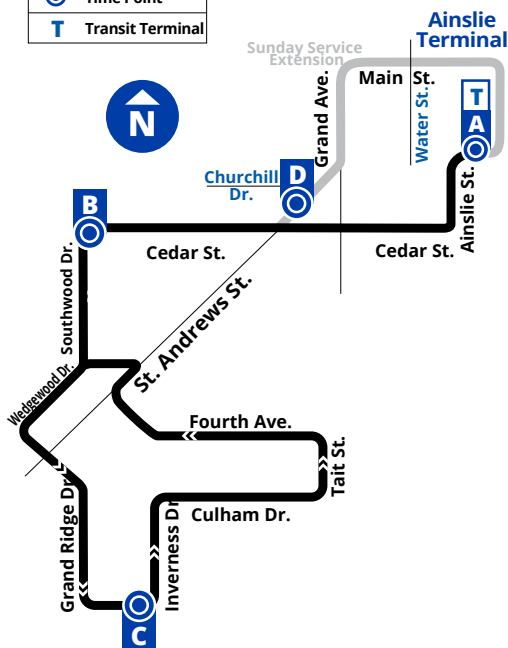

### Sunday/Holiday Only

Westgate Centre	2267
St. Andrews / Gilholm	3534
St. Andrews / Grand	2211
Grand / South	2268
Main / Mill	2212

## **A** Ainslie Terminal 1522

# St. Andrews

# Route 55

Effective: January 2, 2017

Map Legend	
➤➤➤	Route Direction
—	Cross Street
⊙	Time Point
T	Transit Terminal