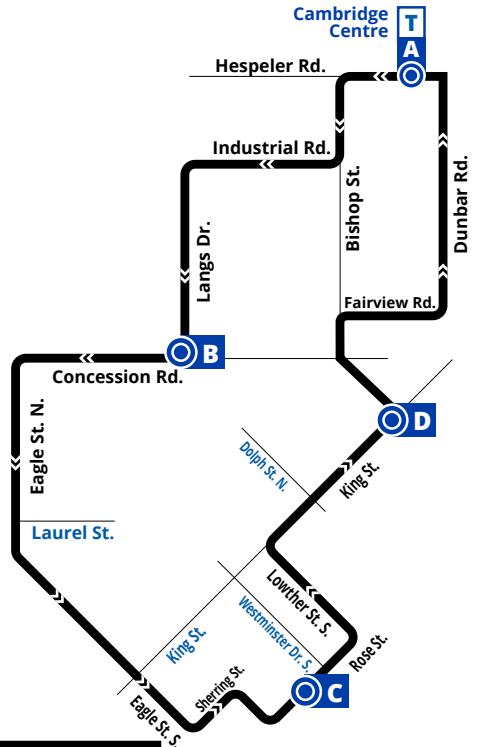

C Rose / Westminster 3521

Rose / Lowther	3532
Lowther / Vine	1441
Lowther / Hamilton	1442
King / Lowther	1588
King / Dolph	1589
King / Montrose	1443

D Bishop / Duke 1444

Bishop / Pineview	3835
Fairview / Bishop	1446
Fairview / Grand Valley	1447
Dunbar / Grand Valley	1448
Dunbar / St. George	1449
Dunbar / Pine	1450
Dunbar / Eastdowns	1451
Dunbar / Biscayne	1452
Dunbar / Industrial	3858
Dunbar / Briarwood	1453
Dunbar / Hespeler	1454

E Cambridge Centre 1067

Route 64

Effective: January 2, 2017

MAP LEGEND

➤➤➤	Route Direction
—	Cross Street
⊙	Time Point
T	Transit Terminal

Weekday

Cambridge Centre (Depart)	Langs / Concession	Rose / Westminster	Bishop / Duke	Cambridge Centre (Arrive)
A	B	C	D	A
5:45	5:52	6:00	6:05	6:11
6:15	6:22	6:30	6:35	6:41
6:45	6:52	7:00	7:05	7:11
7:15	7:22	7:30	7:35	7:41
7:45	7:52	8:00	8:05	8:11
8:15	8:22	8:30	8:35	8:41
8:45	8:52	9:00	9:05	9:11
9:15	9:22	9:30	9:35	9:41
9:45	9:52	10:00	10:05	10:11
10:15	10:22	10:30	10:35	10:41
10:45	10:52	11:00	11:05	11:11
11:15	11:22	11:30	11:35	11:41
11:45	11:52	12:00	12:05	12:11
12:15	12:22	12:30	12:35	12:41
12:45	12:52	1:00	1:05	1:11
1:15	1:22	1:30	1:35	1:41
1:45	1:52	2:00	2:05	2:11
2:15	2:22	2:30	2:36	2:43
2:50	2:57	3:08	3:13	3:20
3:20	3:27	3:38	3:43	3:50
3:50	3:57	4:08	4:13	4:20
4:20	4:27	4:38	4:43	4:50
4:50	4:57	5:08	5:13	5:20
5:20	5:27	5:38	5:43	5:50
5:50	5:57	6:08	6:13	6:20
6:20	6:27	6:38	6:43	6:50
7:30	7:37	7:48	7:53	8:00
8:30	8:37	8:44	8:49	8:56
9:30	9:37	9:44	9:49	9:56