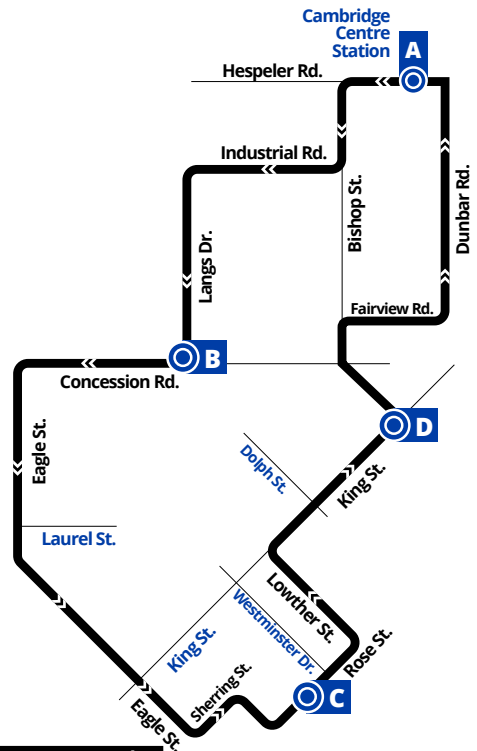

E Cambridge Centre Station 1067

Langs

Route 64

Effective: January 8, 2018

Map Legend	
➤➤➤	Route Direction
—	Cross Street
⊙	Time Point

Weekday

Cambridge Centre Station (Depart)	Langs / Concession	Rose / Westminster	Bishop / Duke	Cambridge Centre (Arrive)
A	B	C	D	A
5:45	5:51	5:59	6:04	6:11
6:15	6:21	6:29	6:34	6:41
6:45	6:51	6:59	7:04	7:11
7:15	7:21	7:29	7:34	7:41
7:45	7:51	7:59	8:04	8:11
8:15	8:21	8:29	8:34	8:41
8:45	8:51	8:59	9:04	9:11
9:15	9:21	9:29	9:34	9:41
9:45	9:51	9:59	10:04	10:11
10:15	10:21	10:29	10:34	10:41
10:45	10:51	10:59	11:04	11:11
11:15	11:21	11:29	11:34	11:41
11:45	11:51	11:59	12:04	12:11
12:15	12:21	12:29	12:34	12:41
12:45	12:51	12:59	1:04	1:11
1:15	1:21	1:29	1:34	1:41
1:45	1:51	1:59	2:04	2:11
2:15	2:21	2:31	2:36	2:43
2:50	2:56	3:06	3:11	3:18
3:20	3:26	3:36	3:41	3:48
3:50	3:56	4:06	4:11	4:18
4:20	4:26	4:36	4:41	4:48
4:50	4:56	5:06	5:11	5:18
5:20	5:26	5:36	5:41	5:48
5:50	5:56	6:06	6:11	6:18
6:20	6:26	6:36	6:41	6:48
7:30	7:36	7:46	7:51	7:58
8:30	8:35	8:43	8:48	8:54
9:30	9:35	9:43	9:48	9:54

Saturday

Cambridge Centre (Depart)	Langs / Concession	Rose / Westminster	Bishop / Duke	Cambridge Centre Station (Arrive)
A	B	C	D	A
8:15	8:22	8:30	8:35	8:41
8:45	8:52	9:00	9:05	9:11
9:15	9:22	9:30	9:35	9:41
9:45	9:53	10:01	10:07	10:17
10:15	10:23	10:31	10:37	10:47
10:45	10:53	11:01	11:07	11:17
11:15	11:23	11:31	11:37	11:47
11:45	11:53	12:01	12:07	12:17
12:15	12:23	12:31	12:37	12:47
12:45	12:53	1:01	1:07	1:17
1:15	1:23	1:31	1:37	1:47
1:45	1:53	2:01	2:07	2:17
2:15	2:23	2:31	2:37	2:47
2:45	2:53	3:01	3:07	3:17
3:15	3:23	3:31	3:37	3:47
3:45	3:53	4:01	4:07	4:17
4:15	4:23	4:31	4:37	4:47
4:45	4:53	5:01	5:07	5:17
5:15	5:23	5:31	5:37	5:47
5:45	5:53	6:01	6:07	6:17
6:15	6:23	6:31	6:37	6:47
7:30	7:37	7:44	7:49	7:56
8:30	8:37	8:44	8:49	8:56
9:30	9:37	9:44	9:49	9:56