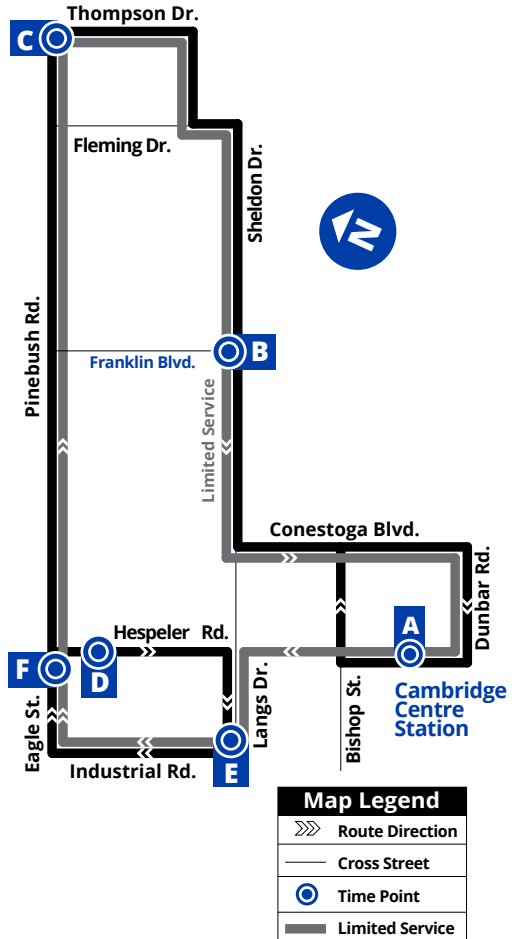

EasyGO Stops

Regular Service

A Cambridge Centre	1067
Bishop / Collier-Macmillan	1275
Conestoga / Bishop	3986
505 Conestoga	3985
Sheldon / Conestoga	3984
Sheldon / Corydon	3983
Sheldon / Wolseley	3982
Sheldon / Wolseley	3981

B Sheldon / Franklin	3980
Sheldon / Balmoral	3979
Sheldon / Thompson	3978
Fleming / Sheldon	3977
Fleming / Thompson	3976
Thompson / Lingard	3975
Thompson / Pinebush	3974

C Pinebush / Thompson	3973
Pinebush / Fleming	3972
Pinebush / Balmoral	3971
Pinebush / Franklin	3970
Pinebush / Wayne	3969
Pinebush / Struck	3968
Pinebush / Conestoga	3967

D ION Pinebush Southbound	6023
Hespeler / Eagle	3547
588 Hespeler	1459

E Industrial / Langs	3518
Industrial / Langs	1324
777 Industrial	3544
Industrial / Eagle	3545

F Eagle / Pinebush	1325
Pinebush / Hespeler	3600
Pinebush / Smartcentre	1326
Pinebush / High Ridge	1327
Pinebush / Wayne	3543
Pinebush / Franklin	3514
Pinebush / Balmoral	1329
355 Pinebush	1330
Pinebush / Fleming	1331

C Pinebush / Thompson	3989
Thompson / Pinebush	3988
Thompson / Lingard	3987
Fleming / Thompson	1332
Fleming / Sheldon	1333
Sheldon / Thompson	3546
Sheldon / Balmoral	1335

B Sheldon / Franklin	1336
180 Sheldon	3547
Sheldon / Wolseley	1337
Sheldon / Corydon	1338
Conestoga / Sheldon	1339
500 Conestoga	1340
Conestoga / Bishop	1341
GRT Conestoga Garage	3845
Conestoga / Lena	1170
Dunbar / Conestoga	1358
Dunbar / Cambridge Centre	3517

A Cambridge Centre	1067

Limited Service (Special)

A Cambridge Centre	1067
Hespeler / Bishop	1477

E Industrial / Langs	3518
Industrial / Langs	1324
777 Industrial	3544
Industrial / Eagle	3545

C Pinebush / Thompson	3989
Thompson / Pinebush	3988
Thompson / Lingard	3987
Fleming / Thompson	1332
Fleming / Sheldon	1333
Sheldon / Thompson	3546
Sheldon / Balmoral	1335