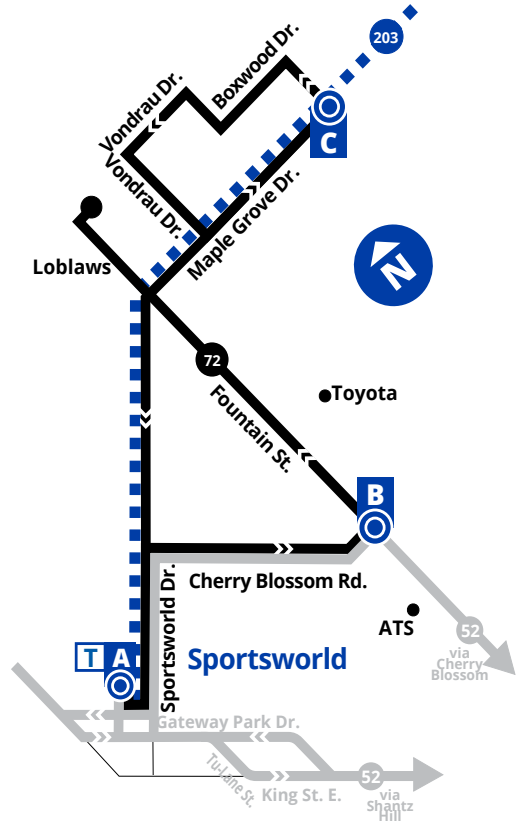

Fountain / Maple Grove **1036**

Maple Grove / Vondrau **3849**

C Boxwood / Maple Grove 3646

Boxwood / Vondrau **3647**

Vondrau / 90 Block **1169**

Vondrau / Boxwood **3648**

Vondrau / Maple Grove **3649**

Loblaws **2316**

Maple Grove / Fountain **2317**

Maple Grove / Saltsman **3531**

Maple Grove /Cherry Blossom **2318**

A Sportsworld 1572

Cherry Blossom

GRT
GRAND RIVER TRANSIT
bus**PLUS**

Route 72

Effective: January 30, 2017

Map Legend	
	Route Direction
	Cross Street
	Time Point
	Transit Terminal

GRT makes taking transit easy!

1. Online Trip Planner:
www.grt.ca
2. Next Bus Text: get information on the next bus times sent to your phone (does not apply to Flex Stops)
Text 57555 + (4 digit bus stop #)
3. Next Bus Call: call to hear the next bus times for your stop (does not apply to Flex Stops)
519-585-7555
4. EasyGO Mobile: GRT's official mobile application for real-time bus departure information
Available on Android, Blackberry, iOS & Windows App Stores
5. EasyGO Real-Time Desktop Map: plan trips by seeing and click on different routes and stops
www.grt.ca

Weekdays Only (No Saturday/Sunday/Holiday Service)			
Sportsworld (Depart)	Cherry Blossom/ Fountain	Maple Grove / Boxwood	Sportsworld (Arrive)
A	B	C	A
6:15		6:20	6:29
6:30	6:35	6:40	6:50
7:00	7:05	7:10	7:20
7:30	7:35	7:40	7:50
8:00	8:05	8:10	8:20
8:30	8:35	8:40	8:50
9:00	9:05	9:10	9:20
2:00	2:05	2:10	2:20
2:30	2:35	2:40	2:51
3:00	3:05	3:10	3:21
3:32	3:37	3:42	3:51
4:02	4:07	4:12	4:23
4:32	4:37	4:42	4:53
5:02	5:07	5:12	5:23
5:32	5:37	5:42	5:53