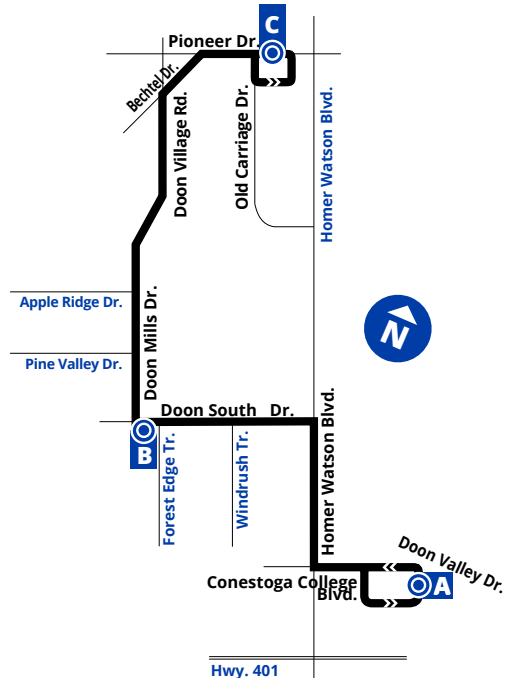

Doon Mills / Woodsmere **3953**

Doon Mills / Pine Valley **3956**

Doon Mills / Apple Ridge **3955**

Doon Village / Anvil **3954**

Bechtel / Doon Village **1823**

Pioneer / Bechtel **1745**

C Pioneer / Old Carriage **1744**

C Pioneer / Old Carriage **1744**

Pioneer / Bechtel **1746**

Bechtel / Doon Village **1831**

Doon Village / Anvil **3961**

Doon Mills / Apple Ridge **3962**

Doon Mills / Pine Valley **3963**

Doon Mills / Woodsmere **3999**

B Doon South / Forest Edge **3964**

Doon South / Winding Wood **3965**

Doon South / Windrush **3966**

Conestoga College Entrance **3641**

Conestoga College Rec Centre **1731**

A Conestoga College - Doon Campus (Door 3) **1732**

Map Legend	
»»»	Route Direction
—	Cross Street
⊙	Time Point
T	Transit Terminal

For the most current bus stop listing, visit www.grt.ca

519-585-7555 www.grt.ca TTY: 519-575-4608
Text: 57555 & key in your bus stop number