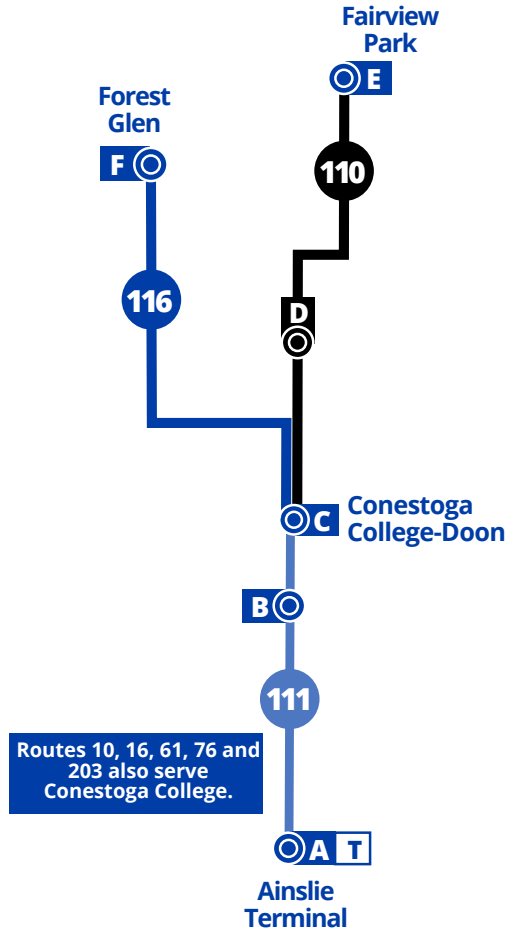

Route 116 - Weekdays

To Conestoga College		To Forest Glen	
Forest Glen (Depart)	Conestoga College - Doon Campus (Arrive)	Conestoga College - Doon Campus (Depart)	Forest Glen (Arrive)
F	C	C	F
7:00	7:15	8:10	8:24
7:15	7:30	8:40	8:54
7:30	7:45		
8:00	8:15	2:10	2:26
8:15	8:30	2:40	2:56
8:30	8:45	3:10	3:26
9:00	9:15	3:40	3:56
9:15	9:30	4:10	4:26
		4:40	4:56
2:30	2:44	5:10	5:26
3:00	3:14	5:40	5:56
3:30	3:44		
4:00	4:14		
4:30	4:44		
5:00	5:14		
5:30	5:44		

College Express

Routes

110/111/116

Effective: September 12, 2017

Route 116 operates from early September to late April, excluding the two-week Christmas period.

GRT

Fares and schedules are subject to change without notice. Weather and road conditions may cause schedule delays.

Route 110 operates year-round, excluding the two-week Christmas period.

Route 111 - Weekdays

To Conestoga College			To Ainslie Terminal		
Ainslie Terminal (Depart)	Conestoga College - Cambridge Campus	Conestoga College - Doon Campus (Arrive)	Conestoga College - Doon Campus (Depart)	Conestoga College - Cambridge Campus	Ainslie Terminal (Arrive)
A	B	C	C	B	A
7:15	7:28	7:33	7:35	7:40	7:53
8:00	8:13	8:18	8:20	8:25	8:38
8:45	8:58	9:03			
			3:20	3:25	3:38
3:40	3:53	2:58	4:00	4:05	4:18
4:20	4:33	4:38	4:40	4:45	4:58
5:00	5:13	5:18	5:20	5:25	5:38

Route 111 operates from early September to late April, excluding the two-week Christmas period.