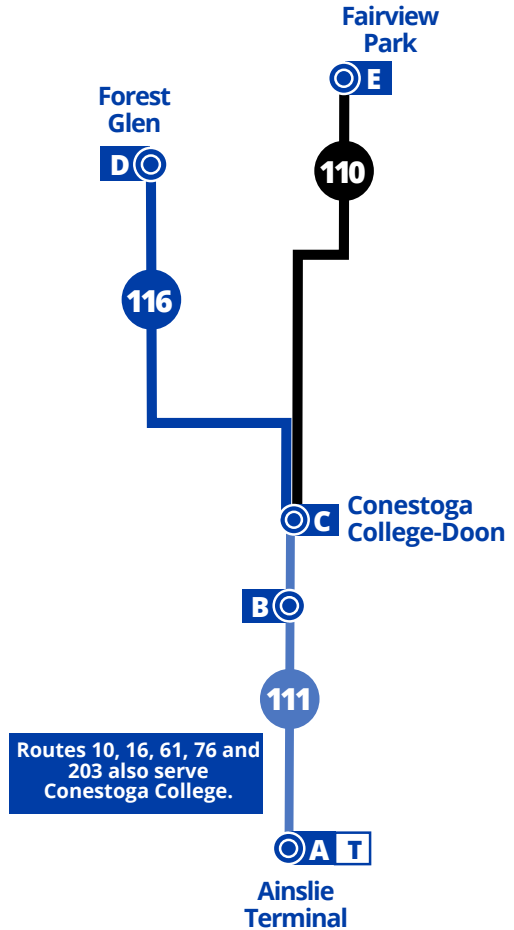

Route 116 operates from early September to late April, excluding the two-week Christmas period.

Fares and schedules are subject to change without notice. Weather and road conditions may cause schedule delays.

College Express

Routes

110/111/116

Effective: January 8, 2018

Routes 10, 16, 61, 76 and 203 also serve Conestoga College.

GRT

519-585-7555 www.grt.ca TTY: 519-575-4608
Text: 57555 & key in your bus stop number

XX:XX

These trips only operate in Fall/Winter/
schedule

Route 110 operates year-round,
excluding the two-week Christmas period.

Route 111 - Weekdays

To Conestoga College			To Ainslie Terminal		
Ainslie Terminal (Depart)	Conestoga College - Cambridge Campus	Conestoga College - Doon Campus (Arrive)	Conestoga College - Doon Campus (Depart)	Conestoga College - Cambridge Campus	Ainslie Terminal (Arrive)
A	B	C	C	B	A
7:15	7:28	7:33	7:35	7:40	7:53
8:00	8:13	8:18	8:20	8:25	8:38
8:45	8:58	9:03			
			3:20	3:25	3:38
3:40	3:53	2:58	4:00	4:05	4:18
4:20	4:33	4:38	4:40	4:45	4:58
5:00	5:13	5:18	5:20	5:25	5:38

Route 111 operates from early September to late
April, excluding the two-week Christmas period.