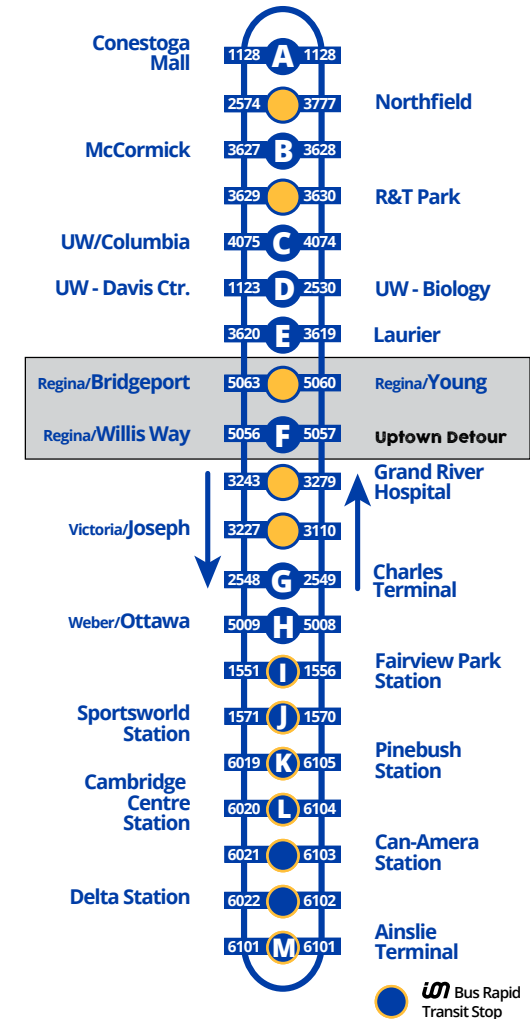

Conestoga Mall /
Ainslie Terminal

Route **200**

GRT iXpress

Fall & Winter Service Schedule
Effective: September 4, 2017

519-585-7555 www.grt.ca TTY: 519-575-4608
Text: 57555 & key in your bus stop number