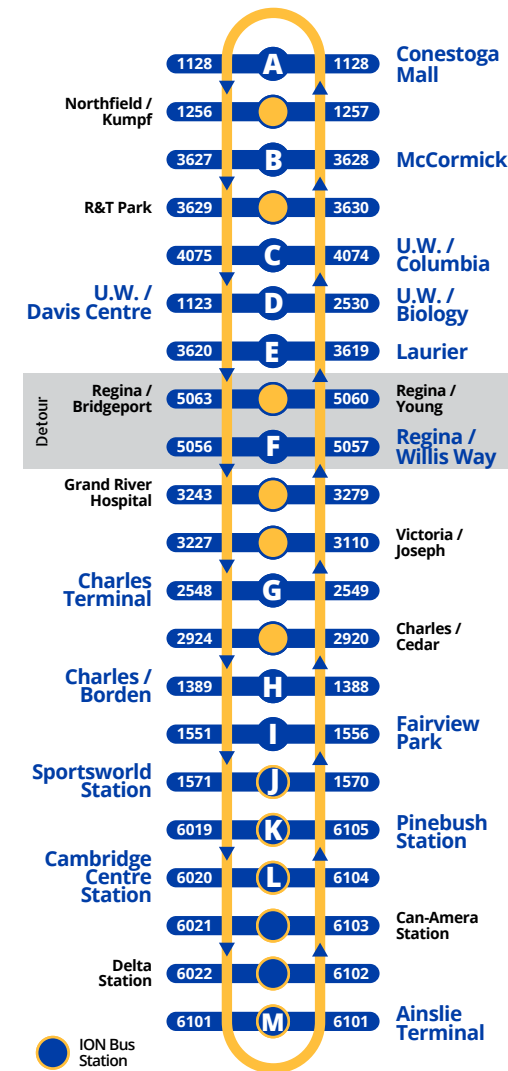

RUNS EVERY 10 MINUTES
DURING THE DAY

5:25	5:36	5:42	5:53	6:08	6:16	6:25	6:37	6:41	6:47	6:49	6:53	6:59
5:35	5:46	5:52	6:03	6:18	6:26	6:35	6:47	6:50	6:55	6:57	7:01	7:07
5:45	5:56	6:02	6:13	6:28	6:36	6:45	6:56	6:59	7:04	7:06	7:10	7:16
6:00	6:11	6:17	6:28	6:43	6:50	6:57	7:08	7:11	7:16	7:18	7:22	7:28
6:15	6:26	6:32	6:43	6:55	7:02	7:09	7:20	7:23	7:28	7:30	7:34	7:40
6:30	6:41	6:46	6:56	7:08	7:15	7:22	7:33	7:36	7:41	7:43	7:47	7:53
6:45	6:55	6:59	7:09	7:21	7:28	7:35	7:46	7:49	7:54	7:56	8:00	8:06
7:00	7:10	7:14	7:24	7:36	7:43	7:50	8:01	8:04	8:09	8:11	8:15	8:21
7:15	7:25	7:29	7:39	7:51	7:58	8:05	8:16	8:19	8:24	8:26	8:30	8:36
7:30	7:40	7:44	7:54	8:06	8:13	8:20	8:31	8:34	8:39	8:41	8:45	8:51
7:45	7:55	7:59	8:09	8:21	8:28	8:35	8:46	8:49	8:54	8:56	9:00	9:06
8:15	8:25	8:29	8:39	8:51	8:58	9:05	9:16	9:19	9:24	9:26	9:30	9:36
8:45	8:55	8:59	9:09	9:21	9:28	9:35	9:46	9:49	9:54	9:56	10:00	10:06
9:15	9:25	9:29	9:39	9:51	9:58	10:07	10:16	10:19	10:23	10:24	10:28	10:34
9:45	9:55	9:59	10:08	10:20	10:27	10:36	10:45	10:48	10:52	10:53	10:57	11:03
10:15	10:25	10:29	10:38	10:50	10:57	11:06	11:15	11:18	11:22	11:23	11:27	11:33
10:45	10:55	10:59	11:08	11:20	11:27	11:36	11:45	11:48	11:52	11:53	11:57	12:03

Conestoga Mall /
Ainslie Terminal

Route **200**

GRT iXpress

Fall & Winter Service Schedule
Effective: January 8, 2018

519-585-7555 www.grt.ca TTY: 519-575-4608
Text: 57555 & key in your bus stop number