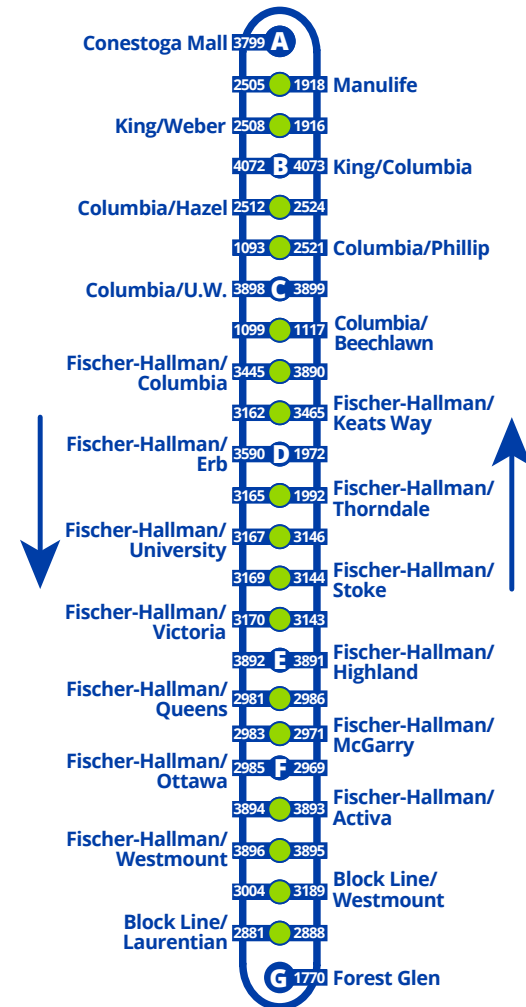

201 iXpress To Conestoga Mall

Forest Glen (Depart)	Fischer-Hallman/ Ottawa	Fischer-Hallman/ Highland	Fischer-Hallman/ Erb	UW/Columbia	Columbia/King	Conestoga Mall (Arrive)
G	F	E	D	C	B	A
8:15	8:23	8:27	8:33	8:39	8:43	8:48
8:45	8:53	8:57	9:03	9:09	9:13	9:18
9:15	9:23	9:27	9:33	9:39	9:43	9:48
9:45	9:53	9:57	10:04	10:10	10:15	10:19
10:15	10:24	10:28	10:35	10:41	10:46	10:50
10:45	10:54	10:58	11:05	11:11	11:16	11:20
11:15	11:24	11:28	11:35	11:41	11:46	11:50
11:45	11:54	11:58	12:05	12:11	12:16	12:20
12:15	12:24	12:28	12:35	12:41	12:46	12:50
12:45	12:54	12:58	1:05	1:11	1:16	1:20
1:15	1:24	1:28	1:35	1:41	1:46	1:50
1:45	1:54	1:58	2:05	2:11	2:16	2:20
2:15	2:24	2:28	2:35	2:41	2:46	2:50
2:45	2:54	2:58	3:05	3:11	3:16	3:20
3:15	3:24	3:28	3:35	3:41	3:46	3:50
3:45	3:54	3:58	4:05	4:11	4:16	4:20
4:15	4:24	4:28	4:35	4:41	4:46	4:50
4:45	4:54	4:58	5:05	5:11	5:16	5:20
5:15	5:24	5:28	5:35	5:41	5:46	5:50
5:45	5:54	5:58	6:04	6:10	6:14	6:19
6:15	6:23	6:27	6:33	6:39	6:43	6:48
6:45	6:53	6:57	7:03	7:09	7:13	7:18
7:15	7:23	7:27	7:33	7:39	7:43	7:48
7:45	7:53	7:57	8:03	8:09	8:13	8:18
8:15	8:23	8:27	8:33	8:39	8:43	8:48
8:45	8:53	8:57	9:03	9:09	9:13	9:18
9:15	9:23	9:27	9:33	9:39	9:43	9:48
9:45	9:53	9:57	10:03	10:09	10:13	10:18
10:15	10:23	10:27	10:33	10:39	10:43	10:48
10:45	10:53	10:57	11:03	11:09	11:13	11:18
11:15	11:23	11:27	11:33	11:39	11:43	11:48
11:45	11:53	11:57	12:03	12:09	12:13	12:18

Forest Glen -
Conestoga Mall

Route **201**
GRT iXpress

Effective: January 2, 2017

Fares and schedules are subject to change without notice.
Weather and road conditions may cause schedule delays.

519-585-7555 www.grt.ca TTY: 519-575-4608
Text: 57555 & key in your bus stop number