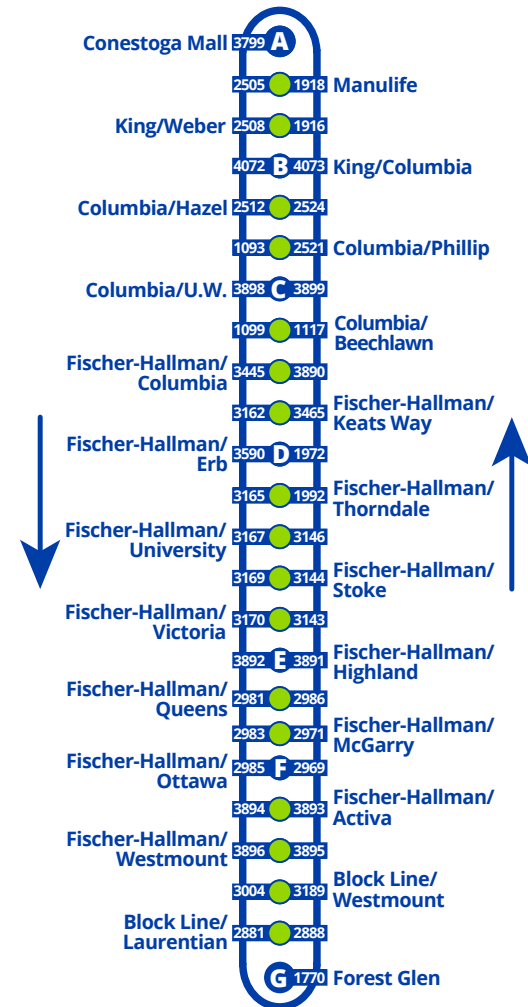

201 iXpress To Conestoga Mall

Forest Glen (Depart)	Fischer-Hallman/ Ottawa	Fischer-Hallman/ Highland	Fischer-Hallman/ Erb	UW/Columbia	Columbia/King	Conestoga Mall (Arrive)
G	F	E	D	C	B	A
8:15	8:23	8:27	8:33	8:39	8:43	8:48
8:45	8:53	8:57	9:03	9:09	9:13	9:18
9:15	9:23	9:27	9:33	9:39	9:43	9:48
9:45	9:53	9:57	10:04	10:10	10:15	10:19
10:15	10:24	10:28	10:35	10:41	10:46	10:50
10:45	10:54	10:58	11:05	11:11	11:16	11:20
11:15	11:24	11:28	11:35	11:41	11:46	11:50
11:45	11:54	11:58	12:05	12:11	12:16	12:20
12:15	12:24	12:28	12:35	12:41	12:46	12:50
12:45	12:54	12:58	1:05	1:11	1:16	1:20
1:15	1:24	1:28	1:35	1:41	1:46	1:50
1:45	1:54	1:58	2:05	2:11	2:16	2:20
2:15	2:24	2:28	2:35	2:41	2:46	2:50
2:45	2:54	2:58	3:05	3:11	3:16	3:20
3:15	3:24	3:28	3:35	3:41	3:46	3:50
3:45	3:54	3:58	4:05	4:11	4:16	4:20
4:15	4:24	4:28	4:35	4:41	4:46	4:50
4:45	4:54	4:58	5:05	5:11	5:16	5:20
5:15	5:24	5:28	5:35	5:41	5:46	5:50
5:45	5:54	5:58	6:04	6:10	6:14	6:19
6:15	6:23	6:27	6:33	6:39	6:43	6:48
6:45	6:53	6:57	7:03	7:09	7:13	7:18
7:15	7:23	7:27	7:33	7:39	7:43	7:48
7:45	7:53	7:57	8:03	8:09	8:13	8:18
8:15	8:23	8:27	8:33	8:39	8:43	8:48
8:45	8:53	8:57	9:03	9:09	9:13	9:18
9:15	9:23	9:27	9:33	9:39	9:43	9:48
9:45	9:53	9:57	10:03	10:09	10:13	10:18
10:15	10:23	10:27	10:33	10:39	10:43	10:48
10:45	10:53	10:57	11:03	11:09	11:13	11:18
11:15	11:23	11:27	11:33	11:39	11:43	11:48
11:45	11:53	11:57	12:03	12:09	12:13	12:18

Forest Glen -
Conestoga Mall

Route **201**
GRT iXpress

Effective: September 4, 2017

Fares and schedules are subject to change without notice.
Weather and road conditions may cause schedule delays.

519-585-7555 www.grt.ca TTY: 519-575-4608
Text: 57555 & key in your bus stop number