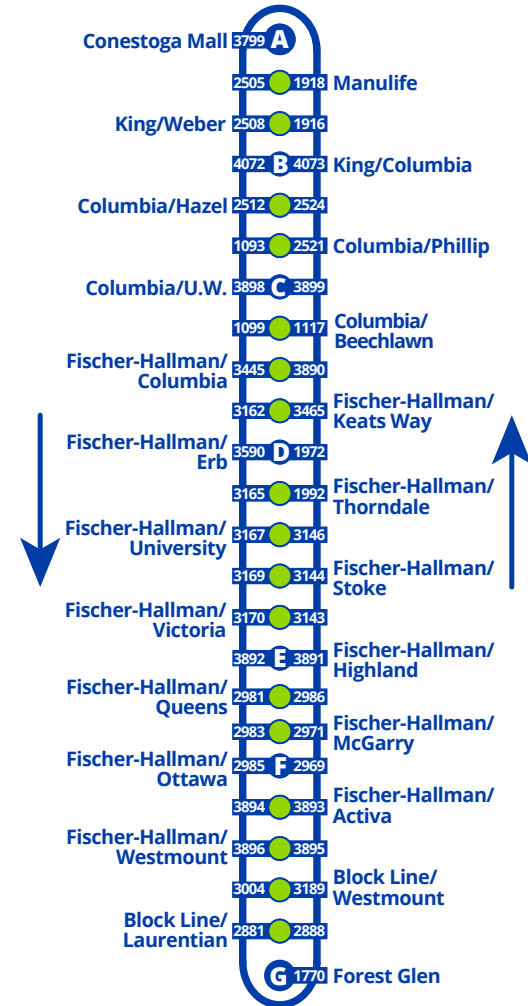

Forest Glen -
Conestoga Mall

Route **201**

GRT *iXpress*

Fall/Winter/Christmas/Spring Schedule
Effective: January 8, 2018

Fares and schedules are subject to change without notice.
Weather and road conditions may cause schedule delays.

519-585-7555 www.grt.ca TTY: 519-575-4608
Text: 57555 & key in your bus stop number