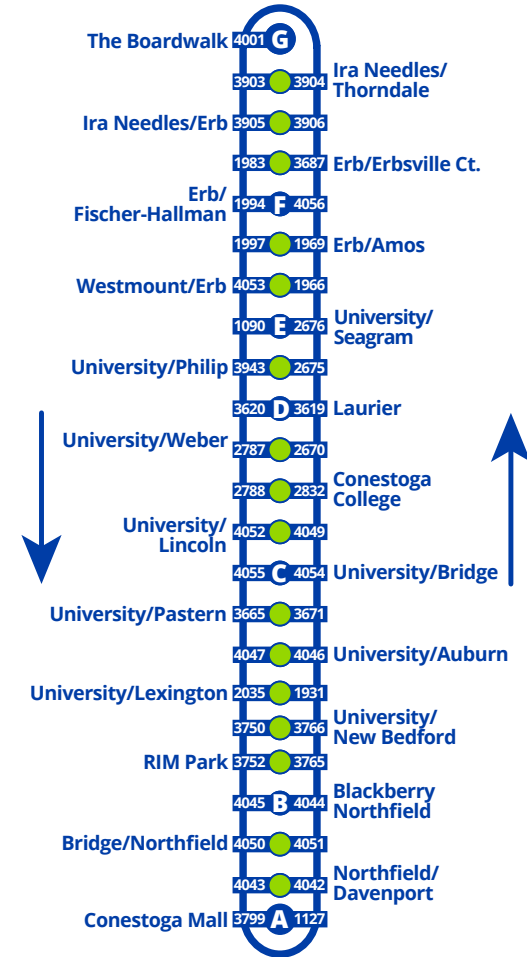

202 iXpress TO Conestoga Mall

The Boardwalk (Depart)	Erb/ Fischer-Hallman	University/ Seagram	Laurier	University/Bridge	Blackberry Northfield	Conestoga Mall (Arrive)
G	F	E	D	C	B	A
8:00	8:05	8:10	8:13	8:19	8:26	8:32
8:30	8:35	8:40	8:43	8:49	8:56	9:02
9:00	9:05	9:10	9:13	9:19	9:26	9:32
9:30	9:35	9:40	9:43	9:49	9:56	10:02
10:05	10:11	10:17	10:20	10:26	10:33	10:39
10:40	10:46	10:52	10:55	11:01	11:08	11:14
11:15	11:21	11:27	11:30	11:36	11:43	11:49
11:45	11:51	11:57	12:00	12:06	12:13	12:19
12:15	12:21	12:27	12:30	12:36	12:43	12:49
12:45	12:51	12:57	1:00	1:06	1:13	1:19
1:15	1:21	1:27	1:30	1:36	1:43	1:49
1:45	1:51	1:57	2:00	2:06	2:13	2:19
2:15	2:21	2:27	2:30	2:36	2:43	2:49
2:45	2:51	2:57	3:00	3:06	3:13	3:19
3:15	3:21	3:27	3:30	3:36	3:43	3:49
3:45	3:51	3:57	4:00	4:06	4:13	4:19
4:15	4:21	4:27	4:30	4:36	4:43	4:49
4:45	4:51	4:57	5:00	5:06	5:13	5:19
5:15	5:21	5:27	5:30	5:36	5:43	5:49
5:45	5:51	5:57	6:00	6:06	6:13	6:19
6:10	6:15	6:20	6:23	6:29	6:36	6:42
6:30	6:35	6:40	6:43	6:49	6:56	7:02
7:00	7:05	7:10	7:13	7:19	7:26	7:32
7:30	7:35	7:40	7:43	7:49	7:56	8:02
8:00	8:05	8:10	8:13	8:19	8:26	8:32
8:30	8:35	8:40	8:43	8:49	8:56	9:02
9:00	9:05	9:10	9:13	9:19	9:26	9:32
9:30	9:35	9:40	9:43	9:49	9:56	10:02
10:00	10:05	10:10	10:13	10:19	10:26	10:32
10:30	10:35	10:40	10:43	10:49	10:56	11:02
11:00	11:05	11:10	11:13	11:19	11:26	11:32
11:30	11:35	11:40	11:43	11:49	11:56	12:02

The Boardwalk -
Conestoga Mall

Route **202**
GRT iXpress

Effective: September 4, 2017

Fares and schedules are subject to change without notice.
Weather and road conditions may cause schedule delays.

519-585-7555 www.grt.ca TTY: 519-575-4608
Text: 57555 & key in your bus stop number