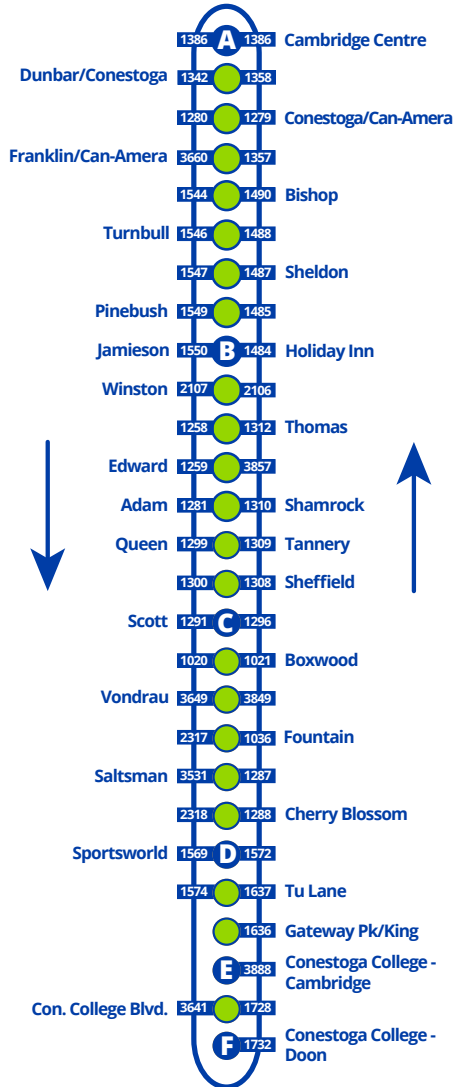

203 iXpress
To Sportsworld

203 iXpress
To Cambridge Centre

Cambridge Centre (Depart)	Franklin / Jamieson	Fisher Mills / Scott	Sportsworld (Arrive)	Sportsworld (Depart)	Fisher Mills / Scott	Franklin / Holiday Inn	Cambridge Centre (Arrive)
A	B	C	D	D	C	B	A
9:00	9:09	9:17	9:27	9:30	9:41	9:48	9:58
10:00	10:09	10:17	10:27	10:30	10:41	10:48	10:58
11:00	11:09	11:17	11:27	11:30	11:41	11:48	11:58
12:00	12:09	12:17	12:28	12:30	12:41	12:48	12:58
1:00	1:09	1:17	1:28	1:30	1:41	1:48	1:58
2:00	2:09	2:17	2:28	2:30	2:41	2:48	2:58
3:00	3:09	3:17	3:28	3:30	3:41	3:48	3:58
4:00	4:09	4:17	4:28	4:30	4:41	4:48	4:58
5:00	5:09	5:17	5:28	5:30	5:41	5:48	5:58
6:00	6:09	6:17	6:27	6:30	6:41	6:48	6:58
7:00	7:09	7:17	7:27	7:30	7:41	7:48	7:58
8:00	8:09	8:17	8:27	8:30	8:41	8:48	8:58
9:00	9:09	9:17	9:27	9:30	9:41	9:48	9:58

Route **203**
GRT iXpress

Effective: April 24, 2017