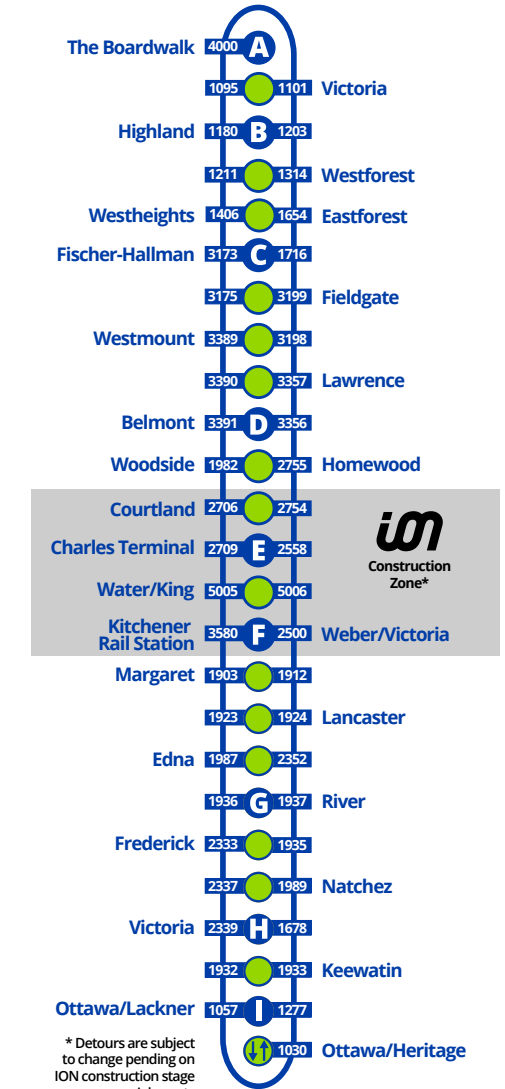

EasyGO makes taking transit easy!

1. Online Trip Planner
  www.grt.ca
2. Next Bus Text - get information on the next bus times sent to your phone
  Text 57555 + (4 digit bus stop #)
3. Next Bus Call - call to hear the next bus times for your stop
  519-585-7555
4. EasyGO Mobile - GRT's official mobile application for real-time bus departure information
  Available on Android, Blackberry, iOS & Windows App Stores
5. EasyGO Real-Time Desktop Map - plan trips by seeing and click on different routes and stops
  www.grt.ca

Fares and schedules are subject to change without notice.
Weather and road conditions may cause schedule delays.

519-585-7555 www.grt.ca TTY: 519-575-4608
Text: 57555 & key in your bus stop number