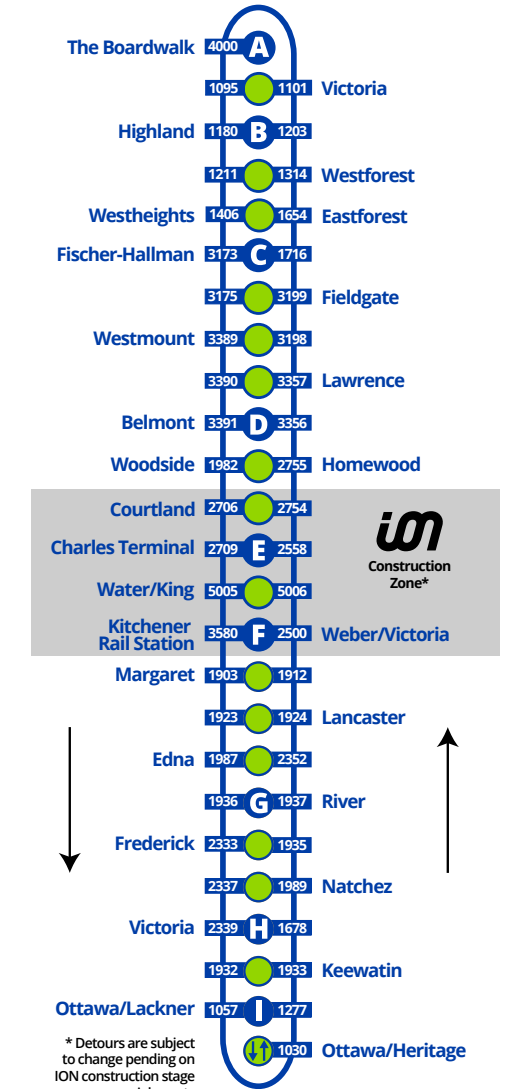

EasyGO makes taking transit easy!

1. Online Trip Planner
  www.grt.ca
2. Next Bus Text - get information on the next bus times sent to your phone
  Text 57555 + (4 digit bus stop #)
3. Next Bus Call - call to hear the next bus times for your stop
  519-585-7555
4. EasyGO Mobile - GRT's official mobile application for real-time bus departure information
  Available on Android, Blackberry, iOS & Windows App Stores
5. EasyGO Real-Time Desktop Map - plan trips by seeing and click on different routes and stops
  www.grt.ca

XX:XX This trip begins at Stop 1030 - Ottawa / Heritage

Fares and schedules are subject to change without notice.
Weather and road conditions may cause schedule delays.

519-585-7555 www.grt.ca TTY: 519-575-4608
Text: 57555 & key in your bus stop number