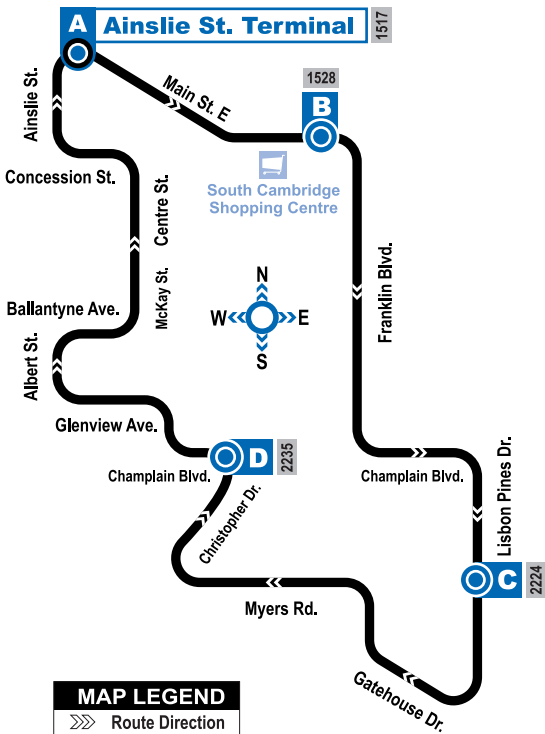

ROUTE

54

**Year-Round Schedule  
Effective: September 7, 2009**

MAP LEGEND	
	Route Direction
	Cross Street
	Time Point
	Transit Terminal
	EasyGO Stop #
	Shopping Centre

## AINSLIE ST. TERMINAL

<b>A</b> Ainslie St. Terminal	1517
Main at Harris	3535
Main at Bruce	2213
Main at Peck	2214
Main at Lincoln	2215
Main at Elgin	2216
Main at Alexander	1527
<b>B</b> South Cambridge Centre	1528
Main at Franklin	2217
Franklin at Green Gate	2174
Franklin at Dundas	2175
Franklin at Walkway to Elliott	2218
Franklin at Morning Calm	2219
Champlain at Franklin	2220
Champlain at Azores	2221
Lisbon Pines at Champlain	2222
Lisbon Pines at Madeira	2223
<b>C</b> Lisbon Pines at Myers	2224
Gatehouse at McNichol	2225
Gatehouse at Wheeler	2226
Gatehouse at Flockhart	2227
Gatehouse at Clover	2228
Myers at Franklin	2229
Myers at Elgin	2230
Myers at Greenbrier	2231
Christopher at Myers	2233
Christopher at Tutton	2234
<b>D</b> Champlain at Christopher	2235
McDonald at Dorset	2236
Glenview at McDonald	2237
Glenview at Henry	2238
Glenview at Albert	2239
Albert at Ballantyne	2240
Ballantyne at McKay	2241
McKay at South	2242
Centre at Elliott	2243
Centre at Concession	2244
Ainslie at Veterans	2159
<b>A</b> Ainslie St. Terminal	1520

## ALL TRIPS RUN MONDAY - FRIDAY

### TIMEPOINT

AINSLIE ST. TERMINAL - Dep.

SOUTH CAMBRIDGE CENTRE

LISBON PINES AT MYERS

CHAMPLAIN AT CHRISTOPHER

AINSLIE ST. TERMINAL - Arr.

**A**

**B**