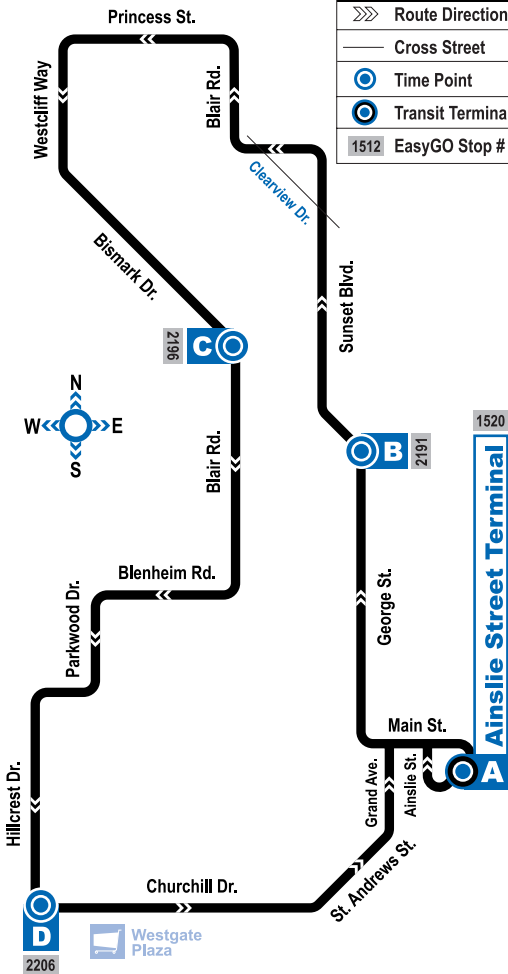

ROUTE 57

**Year-Round Schedule
Effective: September 7, 2009**

MAP LEGEND	
	Route Direction
	Cross Street
	Time Point
	Transit Terminal
	EasyGO Stop #

EasyGO STOPS

MON. - SAT.

CAMBRIDGE CENTRE

ALL TRIPS RUN MON. TO FRI.

A Ainslie St. Terminal	1520
Main at Water	2186
North at Queen's	2187
George at Blair	2188
George at Hobson	2189
George at James	2190
B Sunset at George	2191
Sunset at Bismark	2192
80 Sunset Blvd.	2193
44 Sunset Blvd.	2194
Clearview at Blair	2195
Blair at Esther	3805
Blair at Princess	3792
Princess at Rosslinn	3793
Princess at Westcliff	3794
Bismark at Westcliff	3795
Bismark at Devils Creek	3796
C Blair at Bismark	2196
Blair at Kenmore	2197
Blair at Sherwood	2198
Blair at Grant	2199
Blair at James	2200
Lansdowne at Blenheim	2201
Blenheim at Vair	2202
Parkwood at Blenheim	2203
Salisbury at Corwin	2204
Hillcrest at Highland	2205
D Hillcrest at Churchill	2206
Churchill at Westgate	2207
Churchill at Forest	2208
Churchill at Barrie	2209
Churchill at Brant	2210
St. Andrews at Grand	2211
Main at Mill	2212
A Ainslie St. Terminal	1517