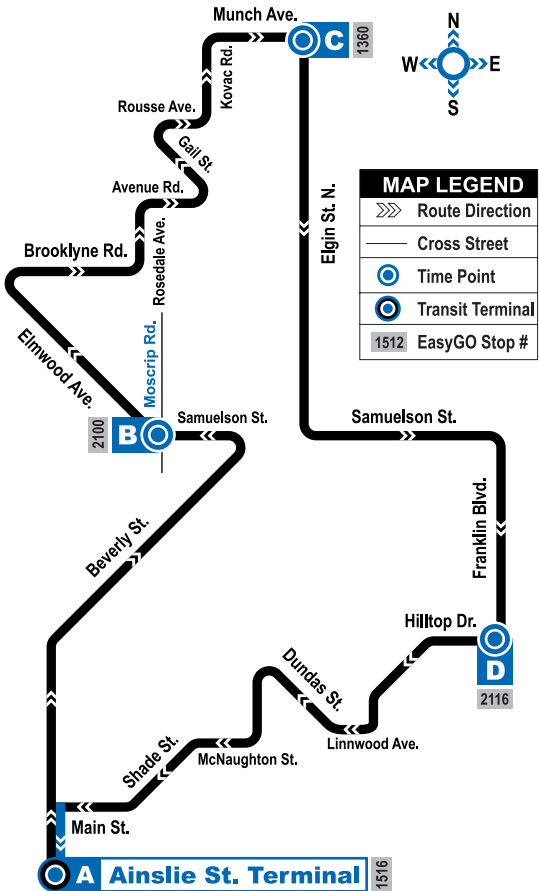

ROUTE 58

Year-Round Schedule
Effective: September 7, 2009