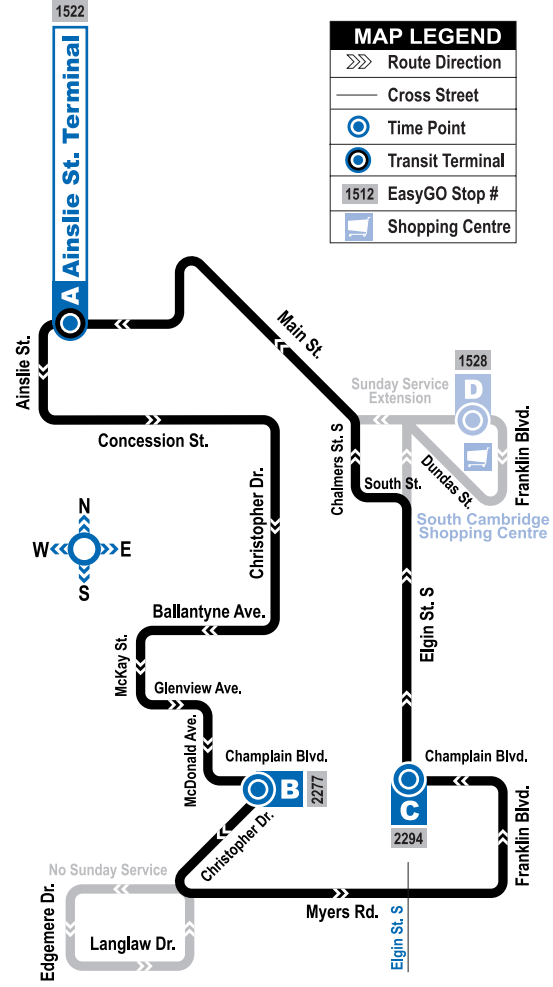

ROUTE 59

Year-Round Schedule
Effective: September 7, 2009

MAP LEGEND	
	Route Direction
	Cross Street
	Time Point
	Transit Terminal
	EasyGO Stop #
	Shopping Centre

Fares and schedules are subject to change without notice
 Weather and road conditions may cause schedule delays

519-585-7555 www.grt.ca TTY: 519-585-7796

Text: 57555 Key in your stop number

MON. - SAT.

EasyGO STOPS

AINSLIE ST. TERMINAL	
A Ainslie St. Terminal	1522
Ainslie at Walnut	1523
Concession at Cameron	1524
Concession at Peck	1525
Christopher at Elliott	2269
Christopher at South	2270
Ballantyne at East	2271
Ballantyne at McDonald	2272
Ballantyne at McKay	2273
McKay at Glenview	2274
Glenview at McDonald	2275
McDonald at Dorset	2276
B Champlain at Christopher	2277
Christopher at Tutton	2278
Christopher at Myers	2279
Myers at Enfield	2280
Edgemere at Sandalwood	2281
Edgemere at Ploughmans	2282
Edgemere at Langlaw	2283
Langlaw at Enfield	2284
Langlaw at Schroeder	3612
Christopher at Wheatland	2285
Christopher at Myers	2286
Myers at Lorraine	2287
Myers at Greenbrier	2288
Myers at Elgin	2289
Myers at Franklin	2290
Franklin at Myers	2291
Franklin at Copperfield	2292
Champlain at Bakersfield	2293
C Champlain at Elgin	2294
Elgin at Woolley	2295
Elgin at South	2296
Chalmers at South	2299
Chalmers at Main	2300
Main at Lowrey	2301
Main at Cathay	2302
Main at Arthur White	2303
Main at Spruce	2304
Main at Harris	2125
A Ainslie St. Terminal	1519