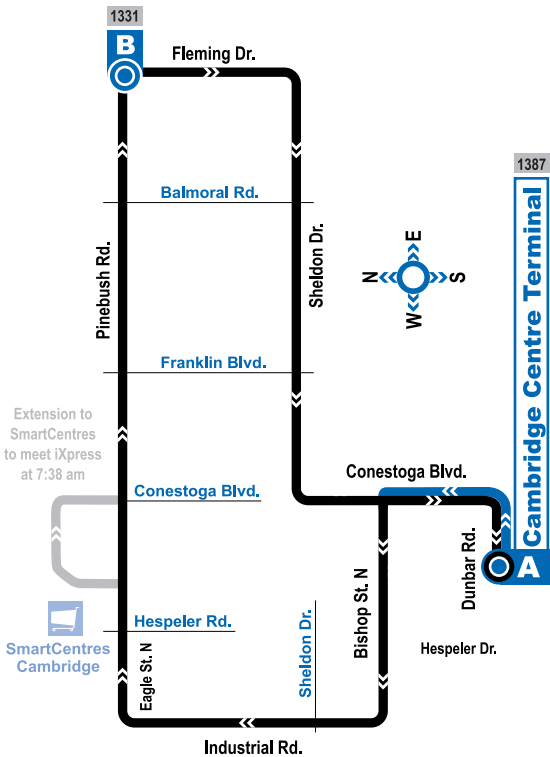

ROUTE 67

**Year-Round Schedule**  
**Effective: September 7, 2009**

MAP LEGEND	
	Route Direction
	Cross Street
	Time Point
	Transit Terminal
	EasyGO Stop #

## ▶▶▶ CAMBRIDGE CTR. TERMINAL

<b>A</b> Cambridge Centre Terminal	1387
Conestoga at Cambridge Ctr	1318
GRT Conestoga Garage	1319
Bishop at Collier-MacMillan	1320
Bishop at Hespeler	1321
Industrial at Bishop	1322
1367 Industrial Rd.	1323
Industrial at Langs	3518
Industrial at Langs	1324
777 Industrial Rd.	3544
Eagle at Hespeler	1325
Smartcentres Cambridge	1456
Pinebush at Smartcentre	1326
Pinebush at High Ridge	1327
Pinebush at Struck	1328
Pinebush at Wayne	3543
Pinebush at Franklin	3514
Pinebush at Balmoral	1329
355 Pinebush Rd.	1330
<b>B</b> Pinebush at Fleming	1331
Fleming at Thompson	1332
Fleming at Sheldon	1333
Sheldon at Thompson	3546
Sheldon at Balmoral	1334
Sheldon at Balmoral	1335
Sheldon at Franklin	1336
Sheldon at Wolseley	1337
Sheldon at Corydon	1338
Conestoga at Sheldon	1339
500 Conestoga Blvd.	1340
Conestoga at Bishop	1341
Conestoga at GRT Garage	3845
<b>C</b> Cambridge Centre Terminal	1387

## TIMEPOINT

	CAMBRIDGE CENTRE - Dep.	PINEBUSH AT FLEMING	CAMBRIDGE CENTRE - Arr.
<b>A</b>	6:30	6:43	6:53
	7:00	7:13	7:23
	7:30	7:43	7:53
	8:00	8:13	8:23
	8:30	8:43	8:53
	2:30	2:43	2:53
	3:00	3:13	3:23
	3:30	3:43	3:53
	4:00	4:13	4:23
	4:30	4:43	4:53
	5:00	5:13	5:23
	10:30	10:43	10:52
	11:00	11:13	11:22

7:30

Route extension to SmartCentres Cambridge to meet iXpress at 7:38 a.m.