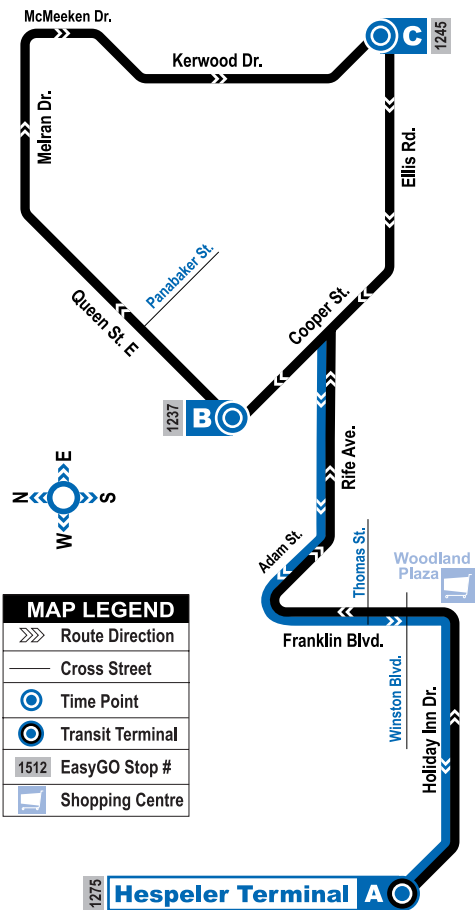

ROUTE 71

Year-Round Schedule
Effective: September 7, 2009

EasyGO STOPS

MON. - SAT.

HESPELER TERMINAL

ALL TRIPS RUN MON. TO FRI.

A Hespeler Terminal	1275
Holiday Inn at Cambridge Markets	1294
Holiday Inn Dr. at Holiday Inn	1295
Jacob Hespeler SS	1296
Holiday Inn at Cindy	1297
Holiday Inn at Cheval	1298
Franklin at Winston	1257
Franklin at Thomas	1258
Franklin at Edward	1259
Adam at Forbes	1260
Rife at Kribs	1261
Cooper at Ontario	1248
Cooper at Lewis	1249
B Queen at Cooper	1237
Queen at Panabaker	1238
River at Queen	1239
Melran at McCormick	1240
Melran at Alderson	1241
McMeeken at Werstine Terrace	1242
McMeeken at McCormick	1243
Kerwood at Sofron	3542
Kerwood Gees	1244
C Ellis at Kerwood	1245
Ellis at Cooper	1246
Cooper at Ellis	1247
Cooper at Ramsay	1262
Rife at Bella	3513
Franklin at Shamrock	1310
Franklin at Thomas	1312
Franklin at Winston	1313
Holiday Inn at Cheval	1314
Jacob Hespeler SS	1315
Holiday Inn Dr. at the Holiday Inn	1316
Holiday Inn at Heritage College	1317
A Hespeler Terminal	1276

DETOUR ROUTING

TIMEPOINT

HESPELER TERMINAL - Dep.

QUEEN AT COOPER

ELLIS AT KERWOOD

HESPELER TERMINAL - Arr.

A

B

C

A

	5:55	6:01	6:13
6:15	6:23	6:29	6:41
6:45	6:53	6:59	7:11
7:15	7:23	7:29	7:41
7:45	7:53	7:59	8:11
8:15	8:23	8:29	8:41
8:45	8:53	8:59	9:11
9:15	9:23	9:29	9:41
9:45	9:53	9:59	10:11
10:15	10:23	10:29	10:41
10:45	10:53	10:59	11:11
11:15	11:23	11:29	11:41
11:45	11:53	11:59	12:11
12:15	12:23	12:29	12:41
12:45	12:53	12:59	1:11
1:15	1:23	1:29	1:41
1:45	1:53	1:59	2:11
2:15	2:23	2:29	3:41
2:45	2:53	2:59	3:11
3:15	3:23	3:29	3:41
3:45	3:53	3:59	4:11
4:15	4:23	4:29	4:41
4:45	4:53	4:59	5:11
5:15	5:23	5:29	5:41
5:45	5:53	5:59	6:11
6:15	6:23	6:29	6:41

6:15 Trips do not run on Saturdays