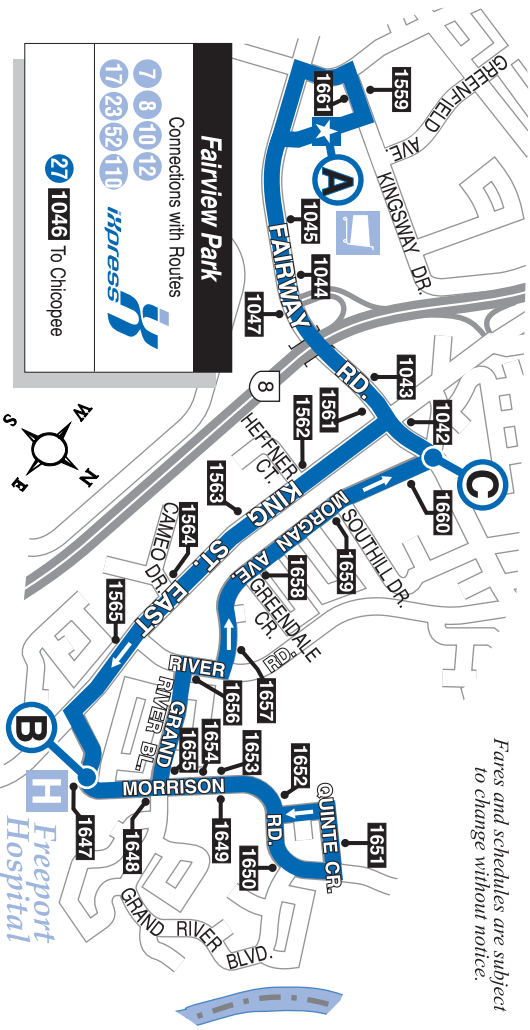

Map Legend

- 1568 Bus Stop
- EasyGO Number
- Timepoint
- Shopping Centre

Fairview Park

Connections with Routes

7 8 10 12
17 23 52 110

iMpress

27 1046 To Chicopee