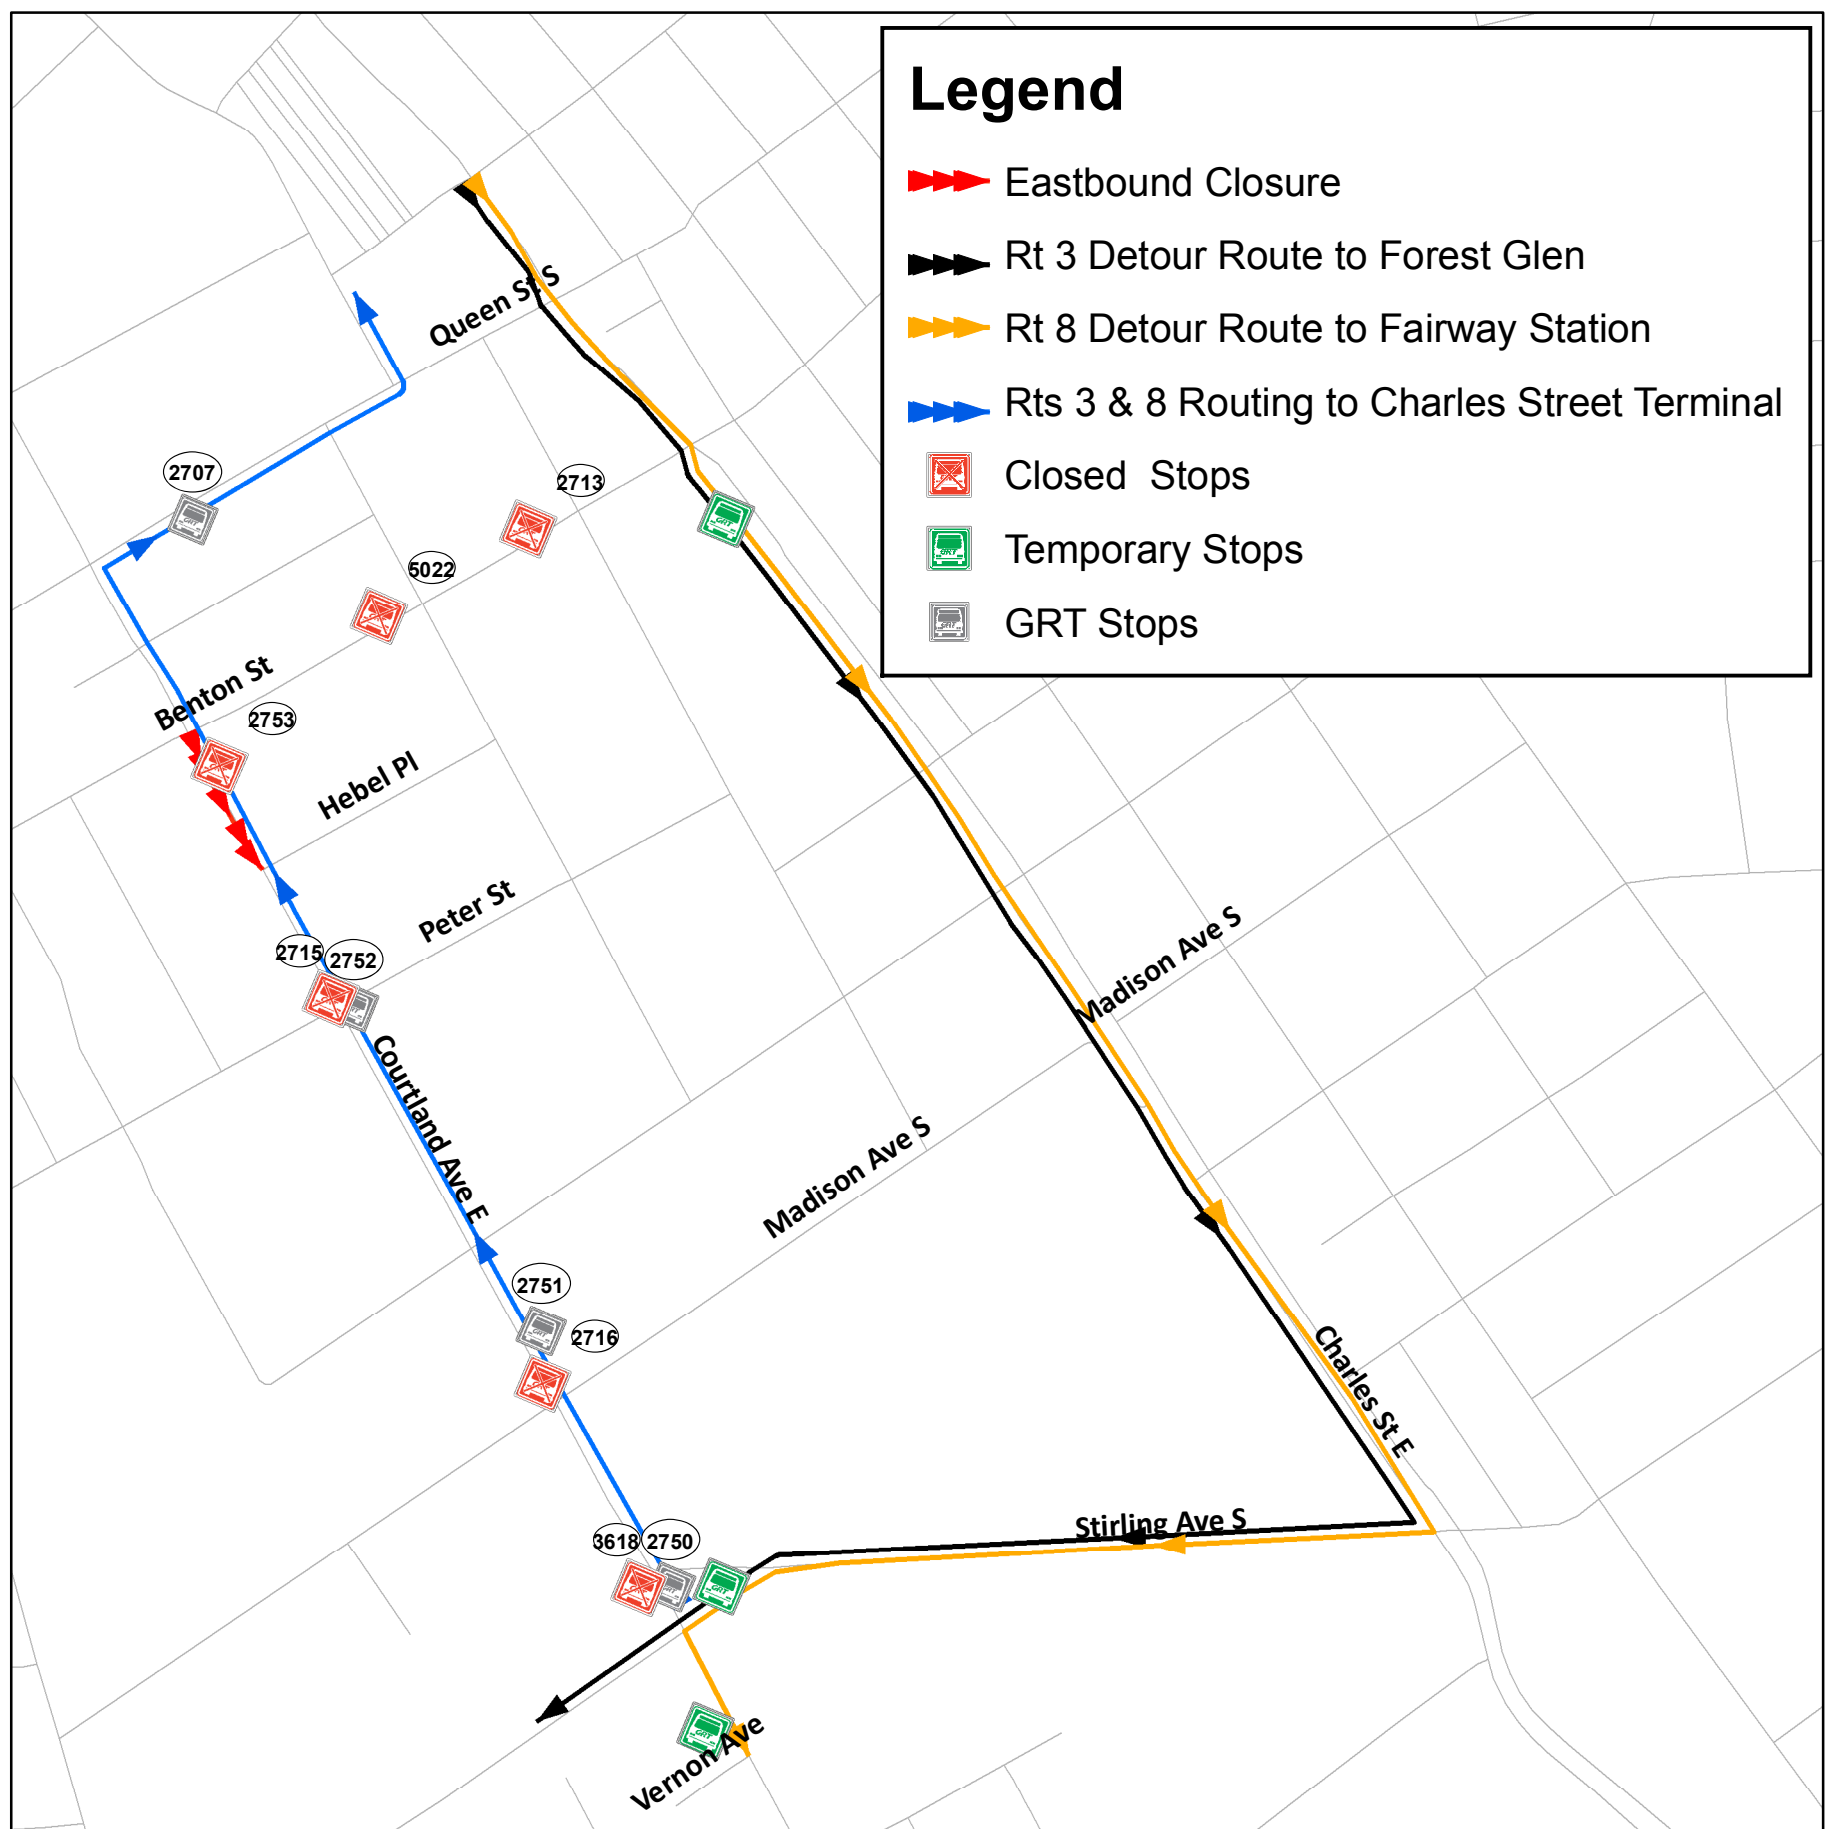

Detour

Route 3 Ottawa South

Route 8 Courtland

Wednesday, June 12 (approximately 1 day)

Due to utility work the eastbound lane of Courtland Ave. from Benton St. to Hebel Pl. will be closed. Refer to the map below for detour routing and stop information.

Thank you for your patience

Region of Waterloo

For more information
519-585-7555
TTY: 519-575-4608
visit www.grt.ca
EasyGO App

GRAND RIVER TRANSIT