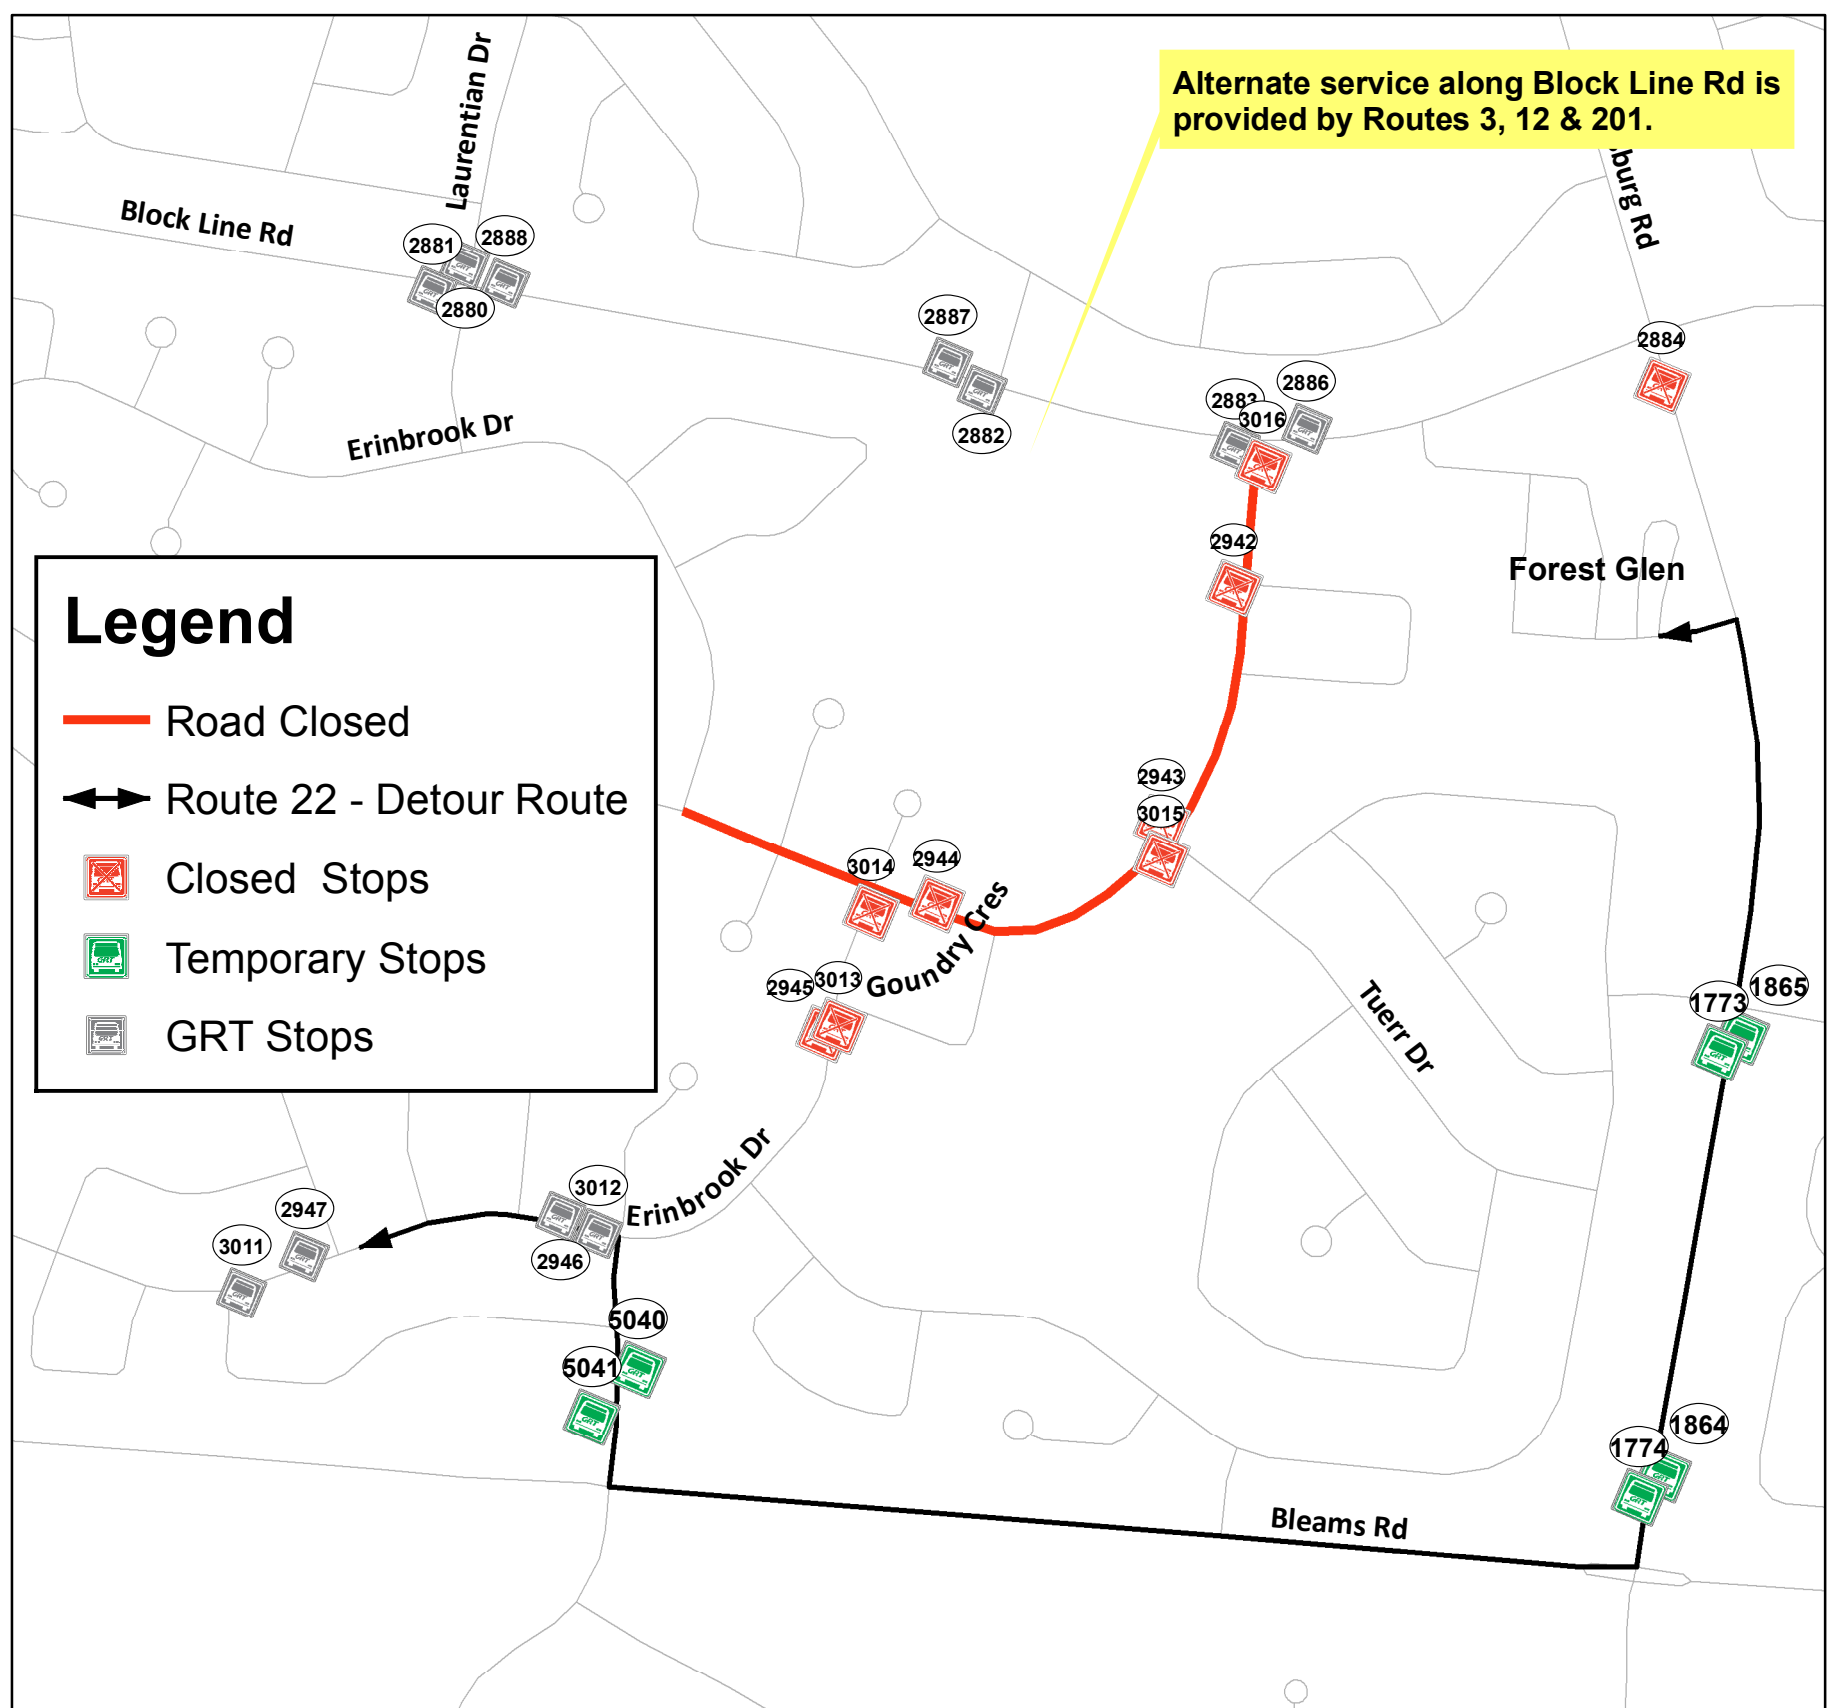

Detour

Route 22 Laurentian West

Effective Tuesday, May 21 (approximately 4 weeks)

Due to paving operations Rittenhouse Drive will be closed from Block Line Road to Erinbrook Drive.

Refer to the map below for detour routing and stop information.

Thank you for your patience

For more information

519-585-7555

TTY: 519-575-4608

visit www.grt.ca

EasyGO App

Region of Waterloo

GRAND RIVER TRANSIT