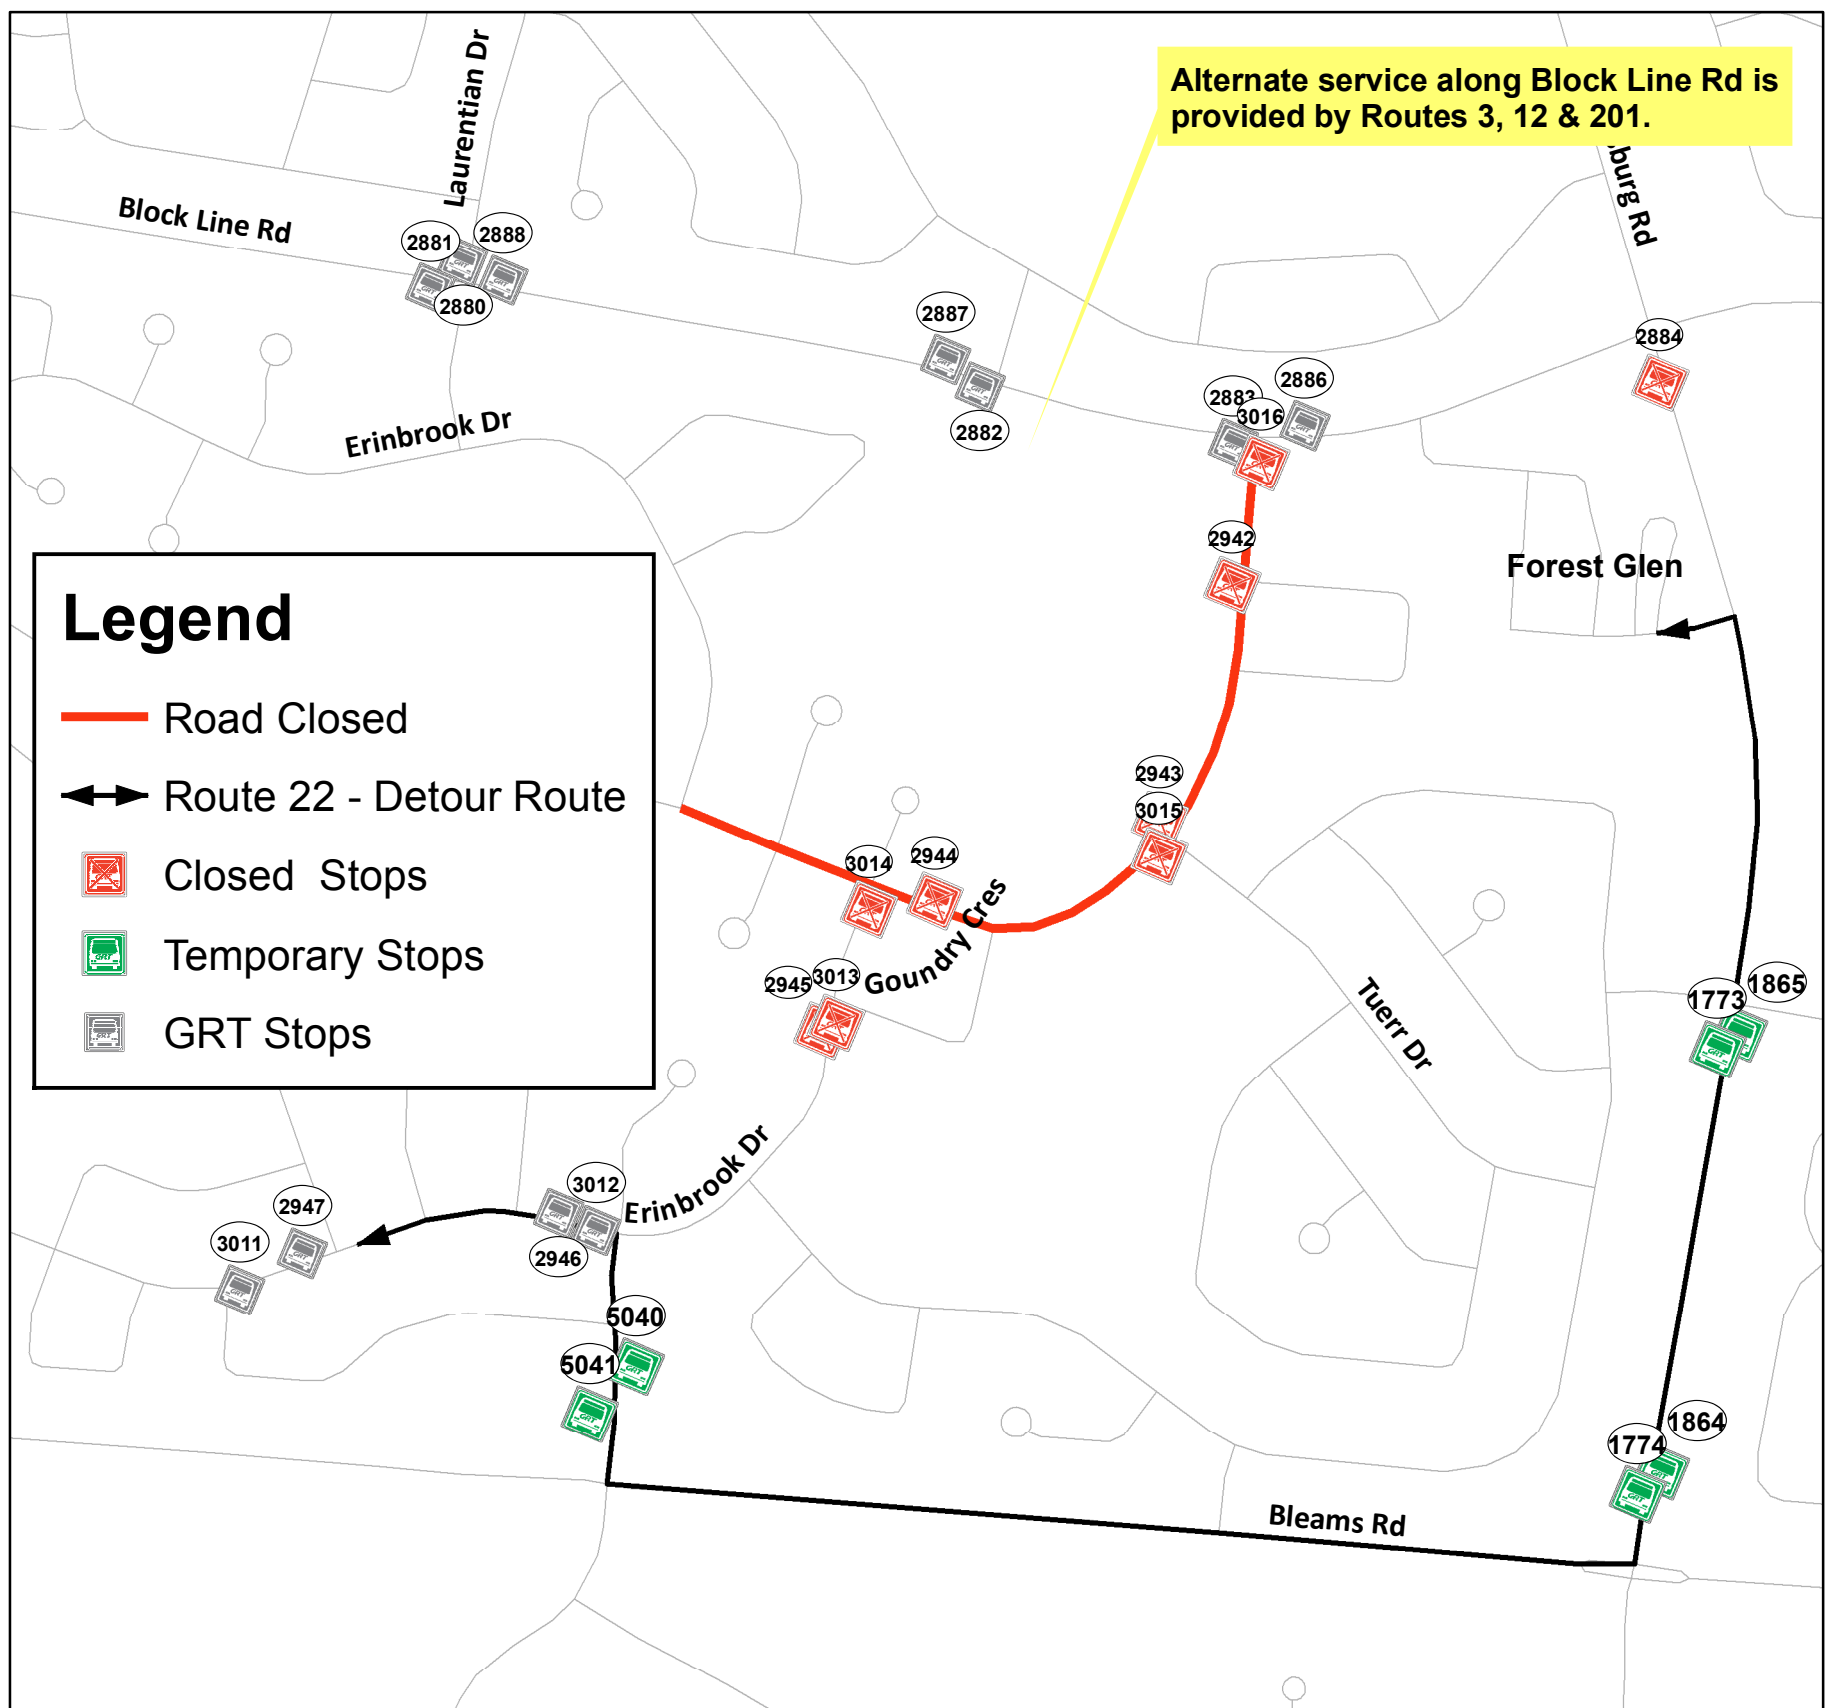

Bus Stop Closed

Route 22 Laurentian West

Effective Tuesday, May 21 (approximately 4 weeks)

Due to paving operations Rittenhouse Drive will be closed from Block Line Road to Erinbrook Drive.

Refer to the map below for detour routing and stop information.

Region of Waterloo

For more information
519-585-7555
TTY: 519-575-4608
visit www.grt.ca
EasyGO App

GRAND RIVER TRANSIT